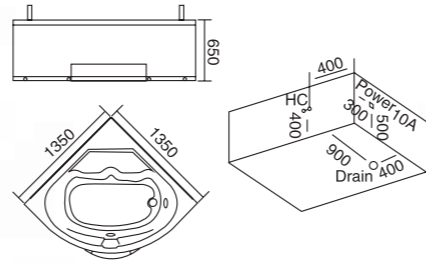

WLS-8614
1350x1350x650mm
可做嵌入式

配置功能

1x1.0HP 冲浪泵
冷热水开关
手提花洒
浴缸去水
冲浪喷嘴
瀑布
枕头
缺水保护开关

Configured Functions

1x1.0HP Surfing Pump
Cold / Hot Water Switch
Lift the Flower Spread
Drain Bathtub
Surf Nozzle
Waterfalls
Pillow
Water protection switch