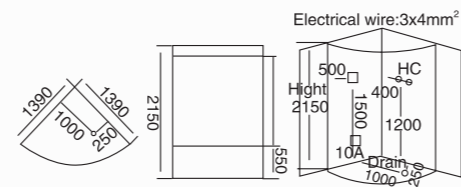

WLS-933 (黑色)
1390x1390x2150mm

配置功能

智能触摸式大液晶显示屏
蒸汽浴 4.5KW
收音机
外接 CD
温度显示 / 调节
时间显示 / 调节
排气扇
照明灯
背部针刺按摩
顶部花洒
活动花洒
功能转换
冲浪水力按摩
防溢保护
背部按摩
12# 防水电视
防水 DVD

Configured Functions

Smart touch-large LCD screen
Steam bath 4.5KW
Radio
CD connection
Temperature indication/adjustment
Time indication/adjustment
Exhaust fan
Illuminating lamp
Back acupuncture massage
Top shower
Movable shower
Functional changeover
Water pressure massage
Overflow protection
Back massage
12# Waterproof TV
Waterproof DVD