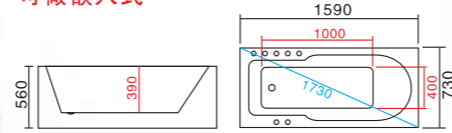

**WLS-8630A**  
1490x990x640mm  
左右裙Left/Right Skirt  
可做嵌入式

**WLS-8071A**  
1500x800x630mm  
1600x800x630mm  
1700x800x630mm  
1800x850x630mm  
左右裙Left/Right Skirt  
可做嵌入式

**WLS-8843D**  
1340x730x560mm  
1490x730x560mm  
1590x730x560mm  
1690x730x560mm  
左右裙Left/Right Skirt  
可做嵌入式