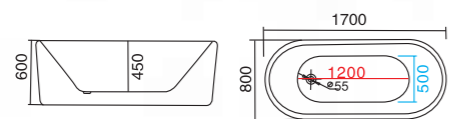

WLS-8332
1800x850x770mm