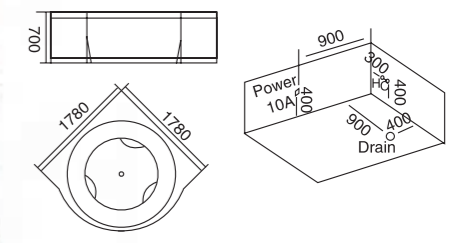

WLS-809
1780x1780x700mm
可做嵌入式

配置功能	Configured Functions
1x1.0HP 冲浪泵	1x1.0HP Surfing Pump
冷热水开关	Cold / Hot Water Switch
手提花洒	Lift the Flower Spread
浴缸去水	Drain Bathtub
冲浪喷嘴	Surf Nozzle
瀑布	Waterfalls
枕头	Pillow
缺水保护开关	Water protection switch