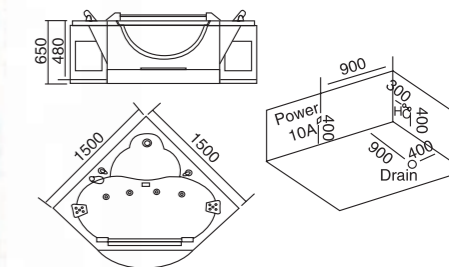

WLS-832B
1380x1380x650mm
1500x1500x650mm

配置功能

1x1.0HP 冲浪泵
冷热水开关
手提花洒
浴缸去水
冲浪喷嘴
瀑布
枕头
缺水保护开关

Configured Functions

1x1.0HP Surfing Pump
Cold / Hot Water Switch
Lift the Flower Spread
Drain Bathtub
Surf Nozzle
Waterfalls
Pillow
Water protection switch