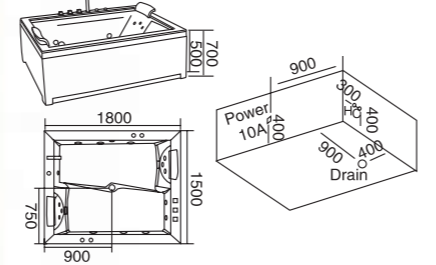

WLS-848M
1800x1500x700mm
左右裙Left/right skirt

配置功能	Configured Functions
1x1.0HP 冲浪泵	1x1.0HP Surfing Pump
冷热水开关	Cold / Hot Water Switch
手提花洒	Lift the Flower Spread
浴缸去水	Drain Bathtub
冲浪喷嘴	Surf Nozzle
瀑布	Waterfalls
枕头	Pillow
缺水保护开关	Water protection switch