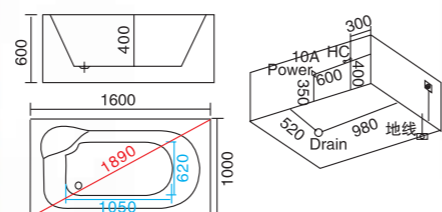

WLS-8330
1600x1000x600mm
左右裙Left/Right Skirt
可做嵌入式