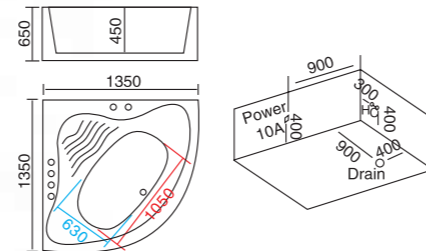

WLS-8629
1350x1350x650mm
可做嵌入式，可做对接缸

配置功能

1x1.0HP 冲浪泵
冷热水开关
手提花洒
浴缸去水
冲浪喷嘴
瀑布
枕头
缺水保护开关

Configured Functions

1x1.0HP Surfing Pump
Cold / Hot Water Switch
Lift the Flower Spread
Drain Bathtub
Surf Nozzle
Waterfalls
Pillow
Water protection switch