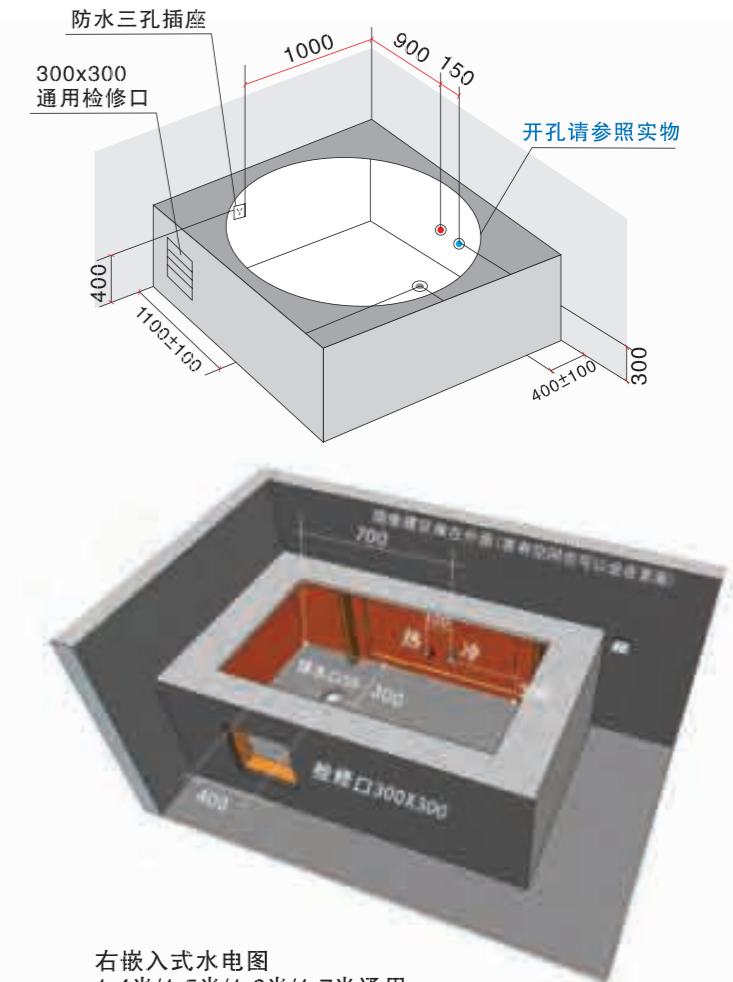

配置功能	Configured Functions
智能触摸式大液晶显示屏	Smart touch-large LCD screen
桑拿浴 3KW	Sauna 3KW
蒸汽浴 3KW	Steam bath 3KW
收音机	Radio
外接 CD	CD connection
电话接听	Telephone receiver
温度显示 / 调节	Temperature indication / adjustment
时间显示 / 调节	Time indication / adjustment
排气扇	Exhaust fan
照明灯	Illuminating lamp
背景灯	Back ground light
背部针刺按摩	Back acupuncture massage
顶部花洒	Top shower
活动花洒	Movable shower
臭氧	Ozone disinfection
功能转换	Functional changeover
脚部按摩	Foot massage