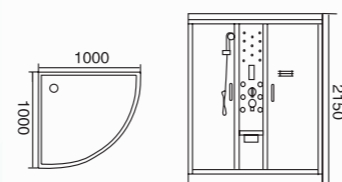

WLS-907
1000x1000x2150mm