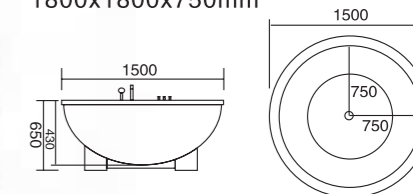

WLS-862C
1500x1500x650mm
1800x1800x750mm

配置功能

1x1.0HP 冲浪泵
冲浪大喷嘴
瀑布
冷热水开关
彩色池底灯
浴缸去水
调节开关
启动开关
泡泡浴 (可选配)
冲浪按摩浴
花洒淋浴

Configured Functions

1x1.0HP Surf Pump
Surfing Big Nozzle
Waterfall
Hot And Cold Water Switch
Color Pool Lamp
Bathtub Water Drainage
Adjustment Switch
Start Switch
Bubble Bath (optional)
Surf Massage
Shower