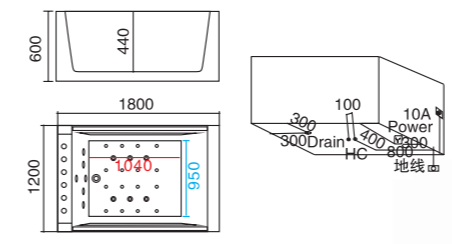

泡泡浴系统管道原理图

Bubble Bath System Structure Principle

按摩缸水位图

Massage Bathtub Hydrograph

WLS-8023 (四面裙)  
1800x1200x600mm

- | 配置功能        | Configured Functions    |
|-------------|-------------------------|
| 1x1.0HP 冲浪泵 | 1x1.0HP Surfing Pump    |
| 冷热水开关       | Cold / Hot Water Switch |
| 手提花洒        | Lift the Flower Spread  |
| 浴缸去水        | Drain Bathtub           |
| 冲浪喷嘴        | Surf Nozzle             |
| 瀑布          | Waterfalls              |
| 枕头          | Pillow                  |
| 缺水保护开关      | Water protection switch |