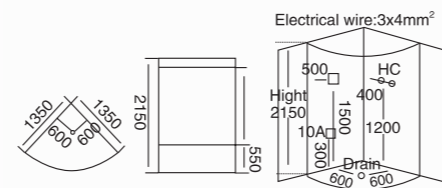

WLS-943
1350x1350x2150mm

配置功能

多功能电脑板
蒸汽浴 3.0KW
收音机
外接 CD
温度显示 / 调节
时间显示 / 调节
排气扇
照明灯
背部针刺按摩
顶部花洒
活动花洒
功能转换
冲浪水力按摩
防溢保护
背部按摩

Configured Functions

Multi-function computer plank
Steam bath 3.0KW
Radio
CD connection
Temperature indication/adjustment
Time indication/adjustment
Exhaust fan
Illuminating lamp
Back acupuncture massage
Top shower
Movable shower
Functional changeover
Water pressure massage
Overflow protection
Back massage