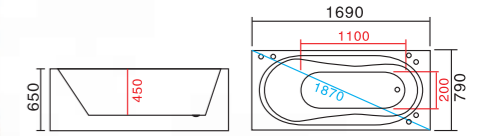

WLS-8029D
1590x790x650mm
1690x790x650mm
左右裙Left/Right Skirt
可做嵌入式