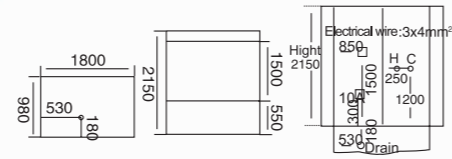

WLS-923A(黑色) WLS-925A(黑色)
1800x980x2150mm 1400x900x2150mm

配置功能

- 多功能电脑板
- 蒸汽浴 3.0KW
- 收音机
- 外接 CD
- 温度显示 / 调节
- 时间显示 / 调节
- 排气扇
- 照明灯
- 背部针刺按摩
- 顶部花洒
- 活动花洒
- 功能转换
- 冲浪水力按摩
- 防溢保护
- 背部按摩

Configured Functions

- Multi-function computer plank
- Steam bath 3.0KW
- Radio
- CD connection
- Temperature indication/adjustment
- Time indication/adjustment
- Exhaust fan
- Illuminating lamp
- Back acupuncture massage
- Top shower
- Movable shower
- Functional changeover
- Water pressure massage
- Overflow protection
- Back massage