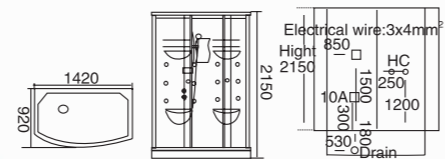

WLS-909
1420x920x2150mm