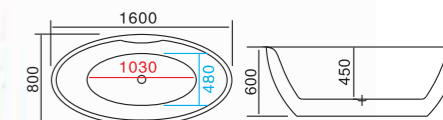

WLS-8335
1400x800x600mm
1500x800x600mm
1600x800x600mm
1700x800x600mm
可做嵌入式