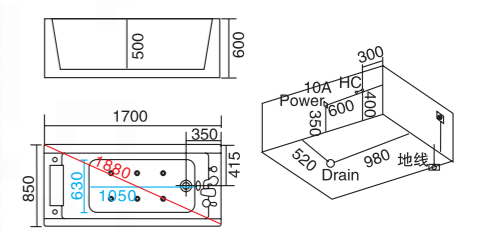

WLS-8622
1700x850x600mm