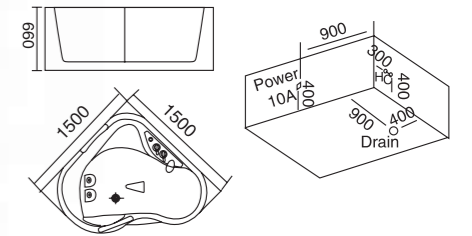

WLS-8034
1380x1380x660mm
1500x1500x660mm
可做嵌入式

配置功能

1x1.0HP 冲浪泵
冷热水开关
手提花洒
浴缸去水
冲浪喷嘴
瀑布
缺水保护开关

Configured Functions

1x1.0HP Surfing Pump
Cold / Hot Water Switch
Lift the Flower Spread
Drain Bathtub
Surf Nozzle
Waterfalls
Water protection switch