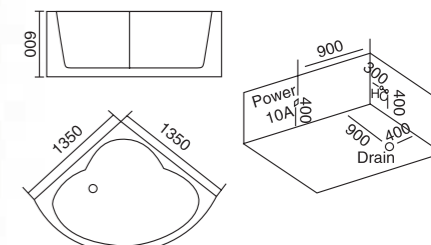

WLS-8045
1350x1350x600mm