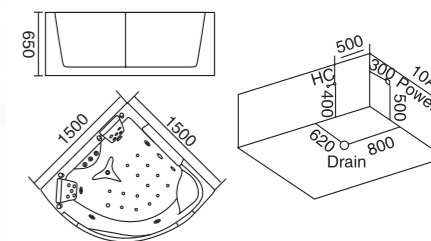

WLS-8046
1500x1500x650mm