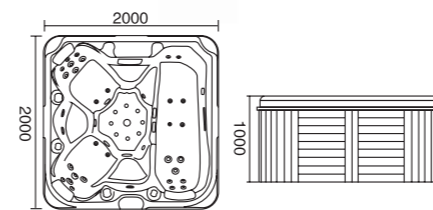

WLS-8007
2000x2000x1000mm