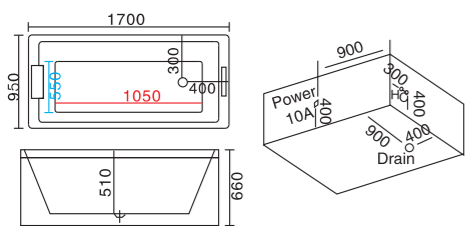

WLS-8065
1700x950x660mm
左右裙Left/right skirt
可做嵌入式