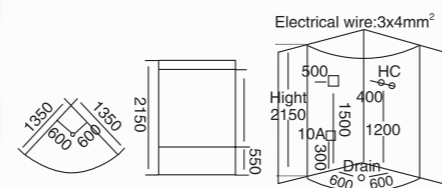

WLS-943 (云彩黑)
1350x1350x2150mm

配置功能

多功能电脑板
蒸汽浴 3.0KW
收音机
外接 CD
温度显示 / 调节
时间显示 / 调节
排气扇
照明灯
背部针刺按摩
顶部花洒
活动花洒
功能转换
冲浪水力按摩
防溢保护
背部按摩

Configured Functions

Multi-function computer plank
Steam bath 3.0KW
Radio
CD connection
Temperature indication/adjustment
Time indication/adjustment
Exhaust fan
Illuminating lamp
Back acupuncture massage
Top shower
Movable shower
Functional changeover
Water pressure massage
Overflow protection
Back massage