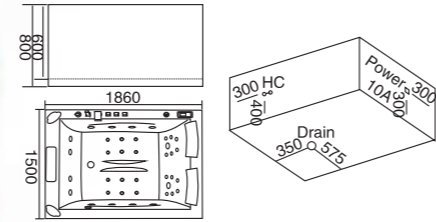

WLS-8838
1860x1500x800mm
左右裙Left/right skirt

配置功能   **Configured Functions**

电脑控制面板 1x2.0HP 冲浪泵 1x400W 风泵 冲浪大喷嘴 细喷嘴 泡泡浴 功能转换 冷热水开关 防溢保护 去水器 17# 自动升降防水 TV 升降喇叭 2个 枕头 1个 活动花洒 FM 收音	Computer Panel 1x2.0HP surf pump 1x400W air pumps Surfing big nozzle Small nozzle Bulbs bath Functional transformation Hot and cold water switch Anti-overflow protection Drain 17# auto lift Waterproof TV Lifting Speaker 2 pillows 1 Activities Shower FM radio