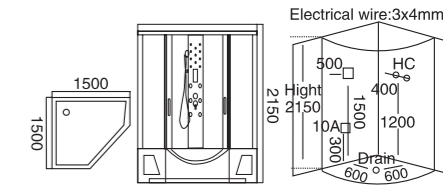

WLS-916
1500x1500x2150mm

配置功能

多功能电脑板
蒸汽浴 3.0KW
收音机
外接 CD
温度显示 / 调节
时间显示 / 调节
排气扇
照明灯
背部针刺按摩
顶部花洒
活动花洒
功能转换
冲浪水力按摩
防溢保护
背部按摩

Configured Functions

Multi-function computer plank
Steam bath 3.0KW
Radio
CD connection
Temperature indication/adjustment
Time indication/adjustment
Exhaust fan
Illuminating lamp
Back acupuncture massage
Top shower
Movable shower
Functional changeover
Water pressure massage
Overflow protection
Back massage