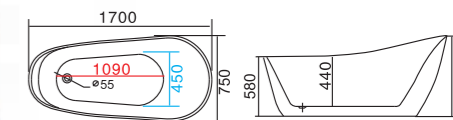

**WLS-8055 (内白外黑)**  
1500x800x600mm  
1700x800x600mm  
可做嵌入式

**WLS-8067**  
1400x750x750mm  
1500x750x750mm  
1600x750x750mm  
1700x750x750mm

**WLS-8055**  
1500x800x600mm  
1700x800x600mm  
可做嵌入式

**WLS-8067A**  
1400x750x750mm  
1500x750x750mm  
1600x750x750mm  
1700x750x750mm