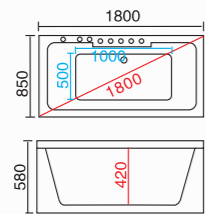

WLS-8326B
1400x850x580mm
1500x850x580mm
1600x850x580mm
1700x850x580mm
1800x850x580mm
左右裙Left/Right Skirt