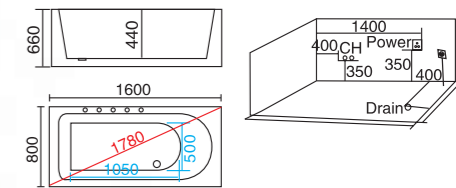

WLS-8890
1500x800x660mm
1600x800x660mm
1700x800x660mm
左右裙Left/Right Skirt
可做嵌入式

配置功能

1x1.0HP 冲浪泵
冷热水开关
手提花洒
浴缸去水
冲浪喷嘴
瀑布
枕头
缺水保护开关

Configured Functions

1x1.0HP Surfing Pump
Cold / Hot Water Switch
Lift the Flower Spread
Drain Bathtub
Surf Nozzle
Waterfalls
Pillow
Water protection switch