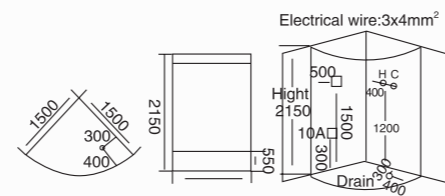

WLS-932
1500x1500x2150mm

配置功能

多功能电脑板
蒸汽浴 4.5KW
收音机
外接 CD
温度显示 / 调节
时间显示 / 调节
排气扇
照明灯
背部针刺按摩
顶部花洒
活动花洒
功能转换
防溢保护
背部按摩
冲浪按摩
关机后自动杀菌

Configured Functions

Multi-function computer plank
Steam bath 4.5KW
Radio
CD connection
Temperature indication/adjustment
Time indication/adjustment
Exhaust fan
Illuminating lamp
Back acupuncture massage
Top shower
Movable shower
Functional changeover
Overflow protection
Back massage
Surf massage
Disinfect automatically after shut down