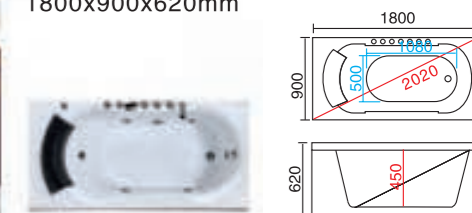

WLS-8306C
1800x900x620mm