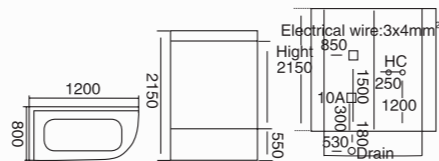

WLS-978
1200x800x2150mm
左右裙Left/Right Skirt

配置功能

多功能电脑板
蒸汽浴 3.0KW
收音机
外接 CD
温度显示 / 调节
时间显示 / 调节
排气扇
照明灯
背部针刺按摩
顶部花洒
活动花洒
功能转换
冲浪水力按摩
防溢保护
背部按摩

Configured Functions

Multi-function computer plank
Steam bath 3.0KW
Radio
CD connection
Temperature indication/adjustment
Time indication/adjustment
Exhaust fan
Illuminating lamp
Back acupuncture massage
Top shower
Movable shower
Functional changeover
Water pressure massage
Overflow protection
Back massage