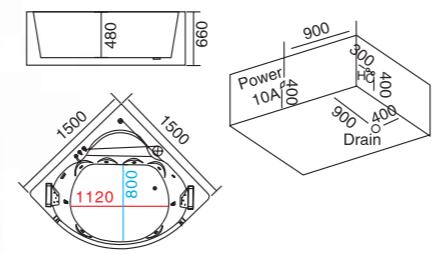

WLS-8611
1350x1350x660mm
1500x1500x660mm

配置功能	Configured Functions
1x1.0HP 冲浪泵	1x1.0HP Surfing Pump
冷热水开关	Cold / Hot Water Switch
手提花洒	Lift the Flower Spread
浴缸去水	Drain Bathtub
冲浪喷嘴	Surf Nozzle
枕头	Pillow
缺水保护开关	Water protection switch