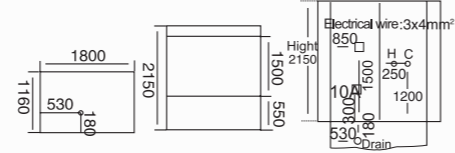

WLS-923
1400x1150x2150mm
1800x1160x2150mm

配置功能

多功能电脑板
蒸汽浴 3.0KW
收音机
外接 CD
温度显示 / 调节
时间显示 / 调节
排气扇
照明灯
背部针刺按摩
顶部花洒
活动花洒
功能转换
冲浪水力按摩
防溢保护
背部按摩

Configured Functions

Multi-function computer plank
Steam bath 3.0KW
Radio
CD connection
Temperature indication/adjustment
Time indication/adjustment
Exhaust fan
Illuminating lamp
Back acupuncture massage
Top shower
Movable shower
Functional changeover
Water pressure massage
Overflow protection
Back massage