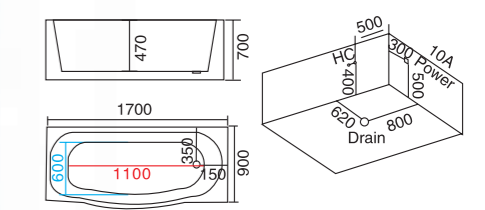

WLS-831
1700x900x700mm
左右裙Left/right skirt

配置功能	Configured Functions
1x1.0HP 冲浪泵	1x1.0HP Surfing Pump
冷热水开关	Cold / Hot Water Switch
手提花洒	Lift the Flower Spread
浴缸去水	Drain Bathtub
冲浪喷嘴	Surf Nozzle
瀑布	Waterfalls
枕头	Pillow
缺水保护开关	Water protection switch