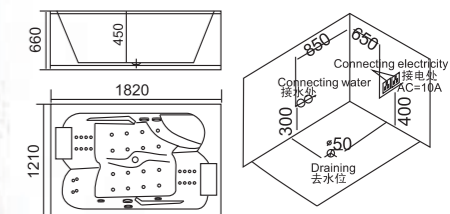

WLS-8056
1820x1210x660mm
左右裙Left/right skirt
可做嵌入式