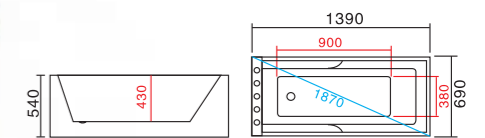

WLS-853D
1390x690x540mm
1390x740x540mm
1490x690x540mm
1490x740x540mm
1590x690x540mm
1590x740x540mm
1590x790x540mm
1690x690x540mm
左右裙Left/Right Skirt
可做嵌入式