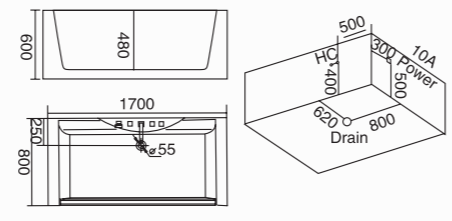

WLS-8021
1700x800x600mm