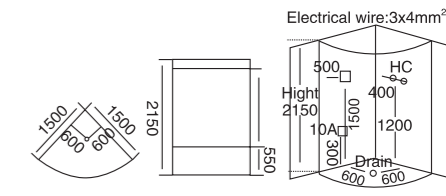

WLS-932B (黑色)
1500x1500x2150mm

配置功能

智能触摸式大液晶显示屏
蒸汽浴 4.5KW
收音机
外接 CD
温度显示 / 调节
时间显示 / 调节
排气扇
照明灯
背部针刺按摩
顶部花洒
活动花洒
功能转换
冲浪水力按摩
防溢保护
背部按摩

Configured Functions

Smart touch-large LCD screen
Steam bath 4.5KW
Radio
CD connection
Temperature indication/adjustment
Time indication/adjustment
Exhaust fan
Illuminating lamp
Back acupuncture massage
Top shower
Movable shower
Functional changeover
Water pressure massage
Overflow protection
Back massage