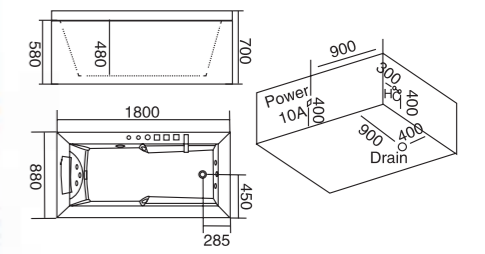

WLS-847M
1800x880x700mm
左右裙Left/right skirt

配置功能	Configured Functions
1x1.0HP 冲浪泵	1x1.0HP surf pump
冲浪大喷嘴	Surfing big nozzle
细喷嘴	Small nozzle
功能转换	Functional transformation
冷热水开关	Hot and cold water switch
防溢保护	Anti-overflow protection
去水器	Drain
活动花洒	Activities Shower
缺水保护开关	Water protection switch