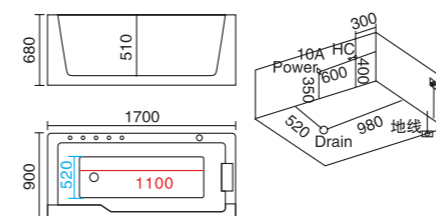

WLS-8018
1700x900x680mm
左右裙Left/Right Skirt