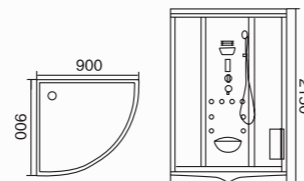

WLS-915B
900x900x2150mm
1200x1200x2150mm