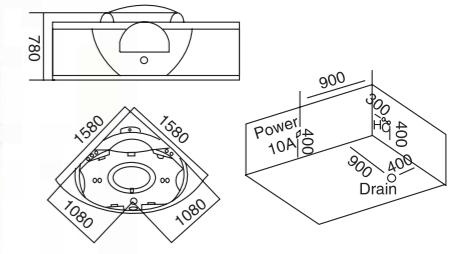

WLS-816
1580x1580x780mm

配置功能	Configured Functions
1x1.0HP 冲浪泵	1x1.0HP Surfing Pump
冷热水开关	Cold / Hot Water Switch
手提花洒	Lift the Flower Spread
浴缸去水	Drain Bathtub
冲浪喷嘴	Surf Nozzle
瀑布	Waterfalls
枕头	Pillow
缺水保护开关	Water protection switch