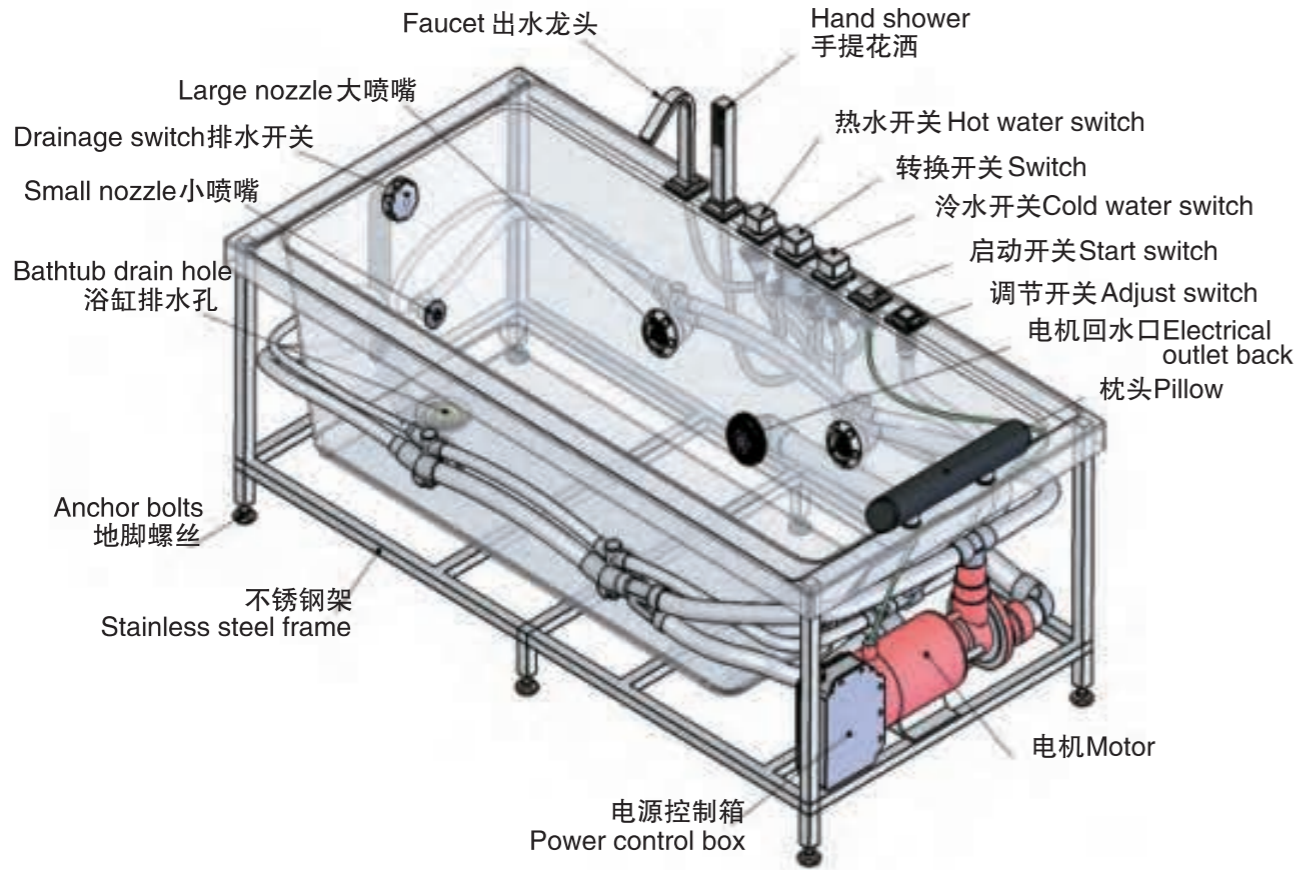

**WLS-8629D**  
1340x1340x650mm  
可做嵌入式

水疗按摩系统管道原理图

SPA Massage System Structure Principle

倡导安全卫浴，泡泡浴管道系统，严格按照欧盟CE安全认证的标准，布设了四道防水装置，实现水电完全隔离，解决了传统泡泡浴系统存在安全隐患。Advocates safe sanitary wares. Bubble bath pipe system is in strict accordance with standards of authentication of CE safety system of European Union. It has eliminated the hidden hazards of traditional bubble bath system by setting four water proof devices to separate the electricity and water completely.