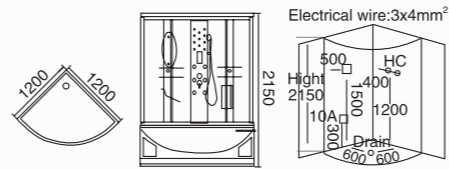

WLS-905
1200x1200x2150mm
裙边可以做平裙

配置功能

多功能电脑板
蒸汽浴 3.0KW
收音机
外接 CD
温度显示 / 调节
时间显示 / 调节
排气扇
照明灯
背部针刺按摩
顶部花洒
活动花洒
功能转换
冲浪水力按摩
防溢保护
背部按摩

Configured Functions

Multi-function computer plank
Steam bath 3.0KW
Radio
CD connection
Temperature indication/adjustment
Time indication/adjustment
Exhaust fan
Illuminating lamp
Back acupuncture massage
Top shower
Movable shower
Functional changeover
Water pressure massage
Overflow protection
Back massage