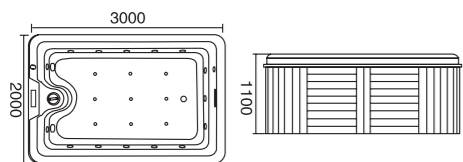

WLS-8002
3000x2000x1100mm