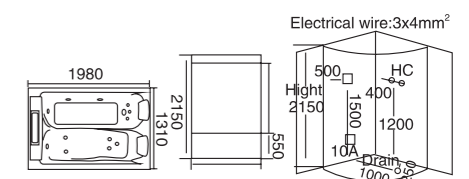

WLS-975
1980x1310x2150mm

配置功能

智能触摸式大液晶显示屏
蒸汽浴 4.5KW
收音机
外接 CD
温度显示 / 调节
时间显示 / 调节
排气扇
照明灯
背部针刺按摩
顶部花洒
活动花洒
功能转换
冲浪水力按摩
防溢保护
背部按摩
活动接凳

Configured Functions

Smart touch-large LCD screen
Steam bath 4.5KW
Radio
CD connection
Temperature indication/adjustment
Time indication/adjustment
Exhaust fan
Illuminating lamp
Back acupuncture massage
Top shower
Movable shower
Functional changeover
Water pressure massage
Overflow protection
Back massage
Folding stool