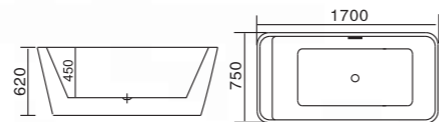

**WLS-8039**  
1500x1250x580mm

**WLS-861 (红色)**  
1350x1350x620mm  
1500x1500x620mm  
1620x1620x620mm  
1800x1800x620mm  
可做嵌入式

**WLS-8051 四面裙**  
1400x750x620mm  
1500x750x620mm  
1600x750x620mm  
1700x750x620mm  
可做嵌入式