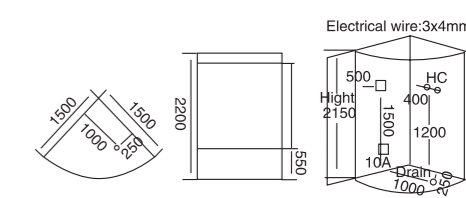

WLS-973
1500x1500x2200mm

配置功能

智能触摸式大液晶显示屏
蒸汽浴 4.5KW
收音机
外接 CD
温度显示 / 调节
时间显示 / 调节
排气扇
照明灯
背部针刺按摩
顶部花洒
活动花洒
功能转换
冲浪水力按摩
防溢保护
背部按摩
活动接凳

Configured Functions

Smart touch-large LCD screen
Steam bath 4.5KW
Radio
CD connection
Temperature indication/adjustment
Time indication/adjustment
Exhaust fan
Illuminating lamp
Back acupuncture massage
Top shower
Movable shower
Functional changeover
Water pressure massage
Overflow protection
Back massage
Folding stool