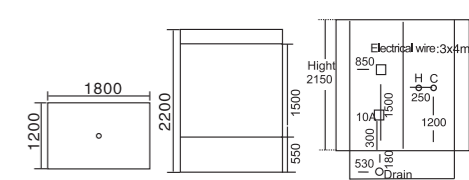

WLS-959
1800x1200x2200mm

配置功能

智能触摸式大液晶显示屏
蒸汽浴 4.5KW
收音机
外接 CD
温度显示 / 调节
时间显示 / 调节
排气扇
照明灯
背部针刺按摩
顶部花洒
活动花洒
功能转换
冲浪水力按摩
防溢保护
背部按摩
活动接凳

Configured Functions

Smart touch-large LCD screen
Steam bath 4.5KW
Radio
CD connection
Temperature indication/adjustment
Time indication/adjustment
Exhaust fan
Illuminating lamp
Back acupuncture massage
Top shower
Movable shower
Functional changeover
Water pressure massage
Overflow protection
Back massage
Folding stool