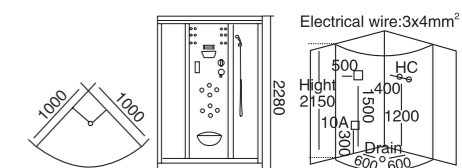

WLS-906
1000x1000x2280mm

配置功能

多功能电脑板
蒸汽浴 3.0KW
收音机
外接 CD
温度显示 / 调节
时间显示 / 调节
排气扇
照明灯
背部针刺按摩
顶部花洒
活动花洒
功能转换
冲浪水力按摩
防溢保护
背部按摩

Configured Functions

Multi-function computer plank
Steam bath 3.0KW
Radio
CD connection
Temperature indication/adjustment
Time indication/adjustment
Exhaust fan
Illuminating lamp
Back acupuncture massage
Top shower
Movable shower
Functional changeover
Water pressure massage
Overflow protection
Back massage