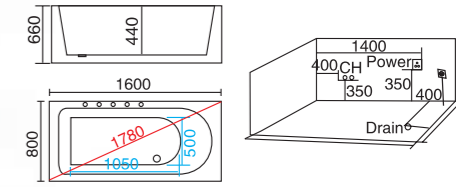

WLS-8890A (平裙)
1500x800x660mm
1600x800x660mm
1700x800x660mm
左右裙Left/Right Skirt
可做嵌入式

配置功能

1x1.0HP 冲浪泵
冷热水开关
手提花洒
浴缸去水
冲浪喷嘴
瀑布
枕头
缺水保护开关

Configured Functions

1x1.0HP Surfing Pump
Cold / Hot Water Switch
Lift the Flower Spread
Drain Bathtub
Surf Nozzle
Waterfalls
Pillow
Water protection switch