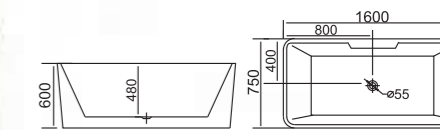

WLS-8054 四面裙
1400x750x600mm
1500x750x600mm
1600x750x600mm
1700x750x600mm
可做嵌入式