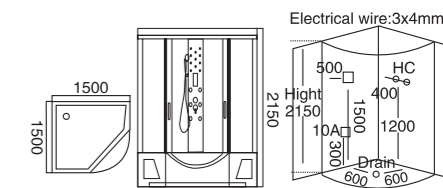

WLS-916B
1500x1500x2150mm

配置功能

多功能电脑板
蒸汽浴 3.0KW
收音机
外接 CD
温度显示 / 调节
时间显示 / 调节
排气扇
照明灯
背部针刺按摩
顶部花洒
活动花洒
功能转换
冲浪水力按摩
防溢保护
背部按摩

Configured Functions

Multi-function computer plank
Steam bath 3.0KW
Radio
CD connection
Temperature indication/adjustment
Time indication/adjustment
Exhaust fan
Illuminating lamp
Back acupuncture massage
Top shower
Movable shower
Functional changeover
Water pressure massage
Overflow protection
Back massage