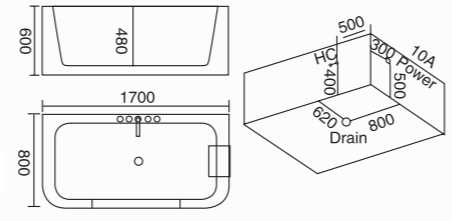

WLS-8020
1700x800x600mm

配置功能	Configured Functions
1x1.0HP 冲浪泵	1x1.0HP Surfing Pump
冷热水开关	Cold / Hot Water Switch
手提花洒	Lift the Flower Spread
浴缸去水	Drain Bathtub
冲浪喷嘴	Surf Nozzle
瀑布	Waterfalls
枕头	Pillow
缺水保护开关	Water protection switch

WLS-8302
1900x1200x800mm
左右裙Left/Right Skirt

配置功能	Configured Functions
1x1.0HP 冲浪泵	1x1.0HP Surfing Pump
冷热水开关	Cold / Hot Water Switch
手提花洒	Lift the Flower Spread
浴缸去水	Drain Bathtub
冲浪喷嘴	Surf Nozzle
瀑布	Waterfalls
枕头	Pillow
缺水保护开关	Water protection switch

WLS-8302A (带脚踏)
1900x1420x800mm
左右裙Left/Right Skirt

配置功能	Configured Functions
1x1.0HP 冲浪泵	1x1.0HP Surfing Pump
冷热水开关	Cold / Hot Water Switch
手提花洒	Lift the Flower Spread
浴缸去水	Drain Bathtub
冲浪喷嘴	Surf Nozzle
瀑布	Waterfalls
枕头	Pillow
缺水保护开关	Water protection switch

WLS-8021
1700x800x600mm

配置功能	Configured Functions
1x1.0HP 冲浪泵	1x1.0HP Surfing Pump
冷热水开关	Cold / Hot Water Switch
手提花洒	Lift the Flower Spread
浴缸去水	Drain Bathtub
冲浪喷嘴	Surf Nozzle
瀑布	Waterfalls
枕头	Pillow
缺水保护开关	Water protection switch