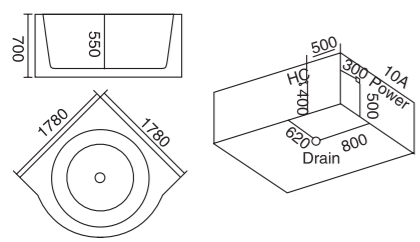

WLS-809A
1780x1780x700mm
可做嵌入式

配置功能	Configured Functions
1x1.0HP 冲浪泵	1x1.0HP Surfing Pump
冷热水开关	Cold / Hot Water Switch
手提花洒	Lift the Flower Spread
浴缸去水	Drain Bathtub
冲浪喷嘴	Surf Nozzle
瀑布	Waterfalls
枕头	Pillow
缺水保护开关	Water protection switch