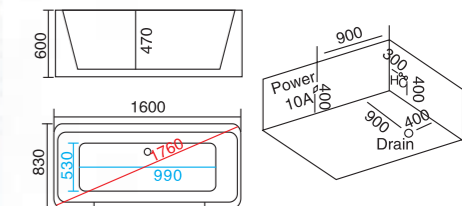

**WLS-8617B**  
1500x830x600mm  
1600x830x600mm  
1700x800x650mm  
左右裙Left/Right Skirt

**配置功能**

- 1x1.0HP 冲浪泵
- 冷热水开关
- 手提花洒
- 浴缸去水
- 冲浪喷嘴
- 瀑布
- 枕头
- 缺水保护开关

**Configured Functions**

- 1x1.0HP Surfing Pump
- Cold / Hot Water Switch
- Lift the Flower Spread
- Drain Bathtub
- Surf Nozzle
- Waterfalls
- Pillow
- Water protection switch