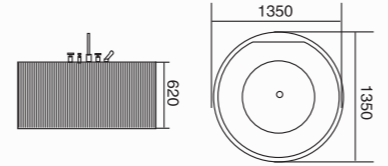

WLS-8861-1
1350x1350x620mm