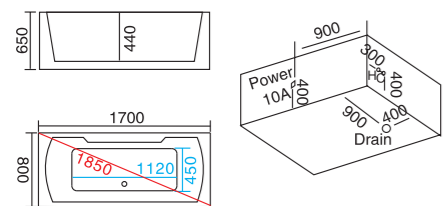

WLS-8617
1700x800x650mm
左右裙Left/Right Skirt