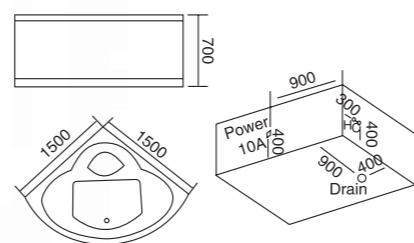

WLS-814-A
1500x1500x700mm
可做嵌入式，可做对接缸