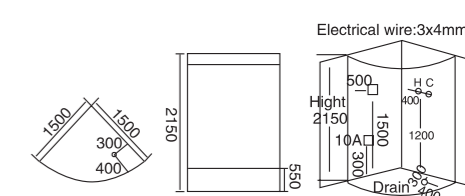

WLS-932C
1500x1500x2150mm

配置功能

多功能电脑板
蒸汽浴 4.5KW
收音机
外接 CD
温度显示 / 调节
时间显示 / 调节
排气扇
照明灯
背部针刺按摩
顶部花洒
活动花洒
功能转换
防溢保护
背部按摩
冲浪按摩
关机后自动杀菌

Configured Functions

Multi-function computer plank
Steam bath 4.5KW
Radio
CD connection
Temperature indication/adjustment
Time indication/adjustment
Exhaust fan
Illuminating lamp
Back acupuncture massage
Top shower
Movable shower
Functional changeover
Overflow protection
Back massage
Surf massage
Disinfect automatically after shut down