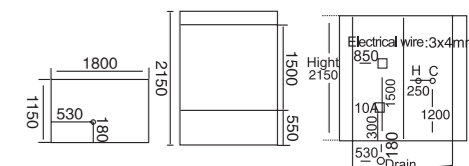

WLS-923 (黑色)
1800x1150x2150mm