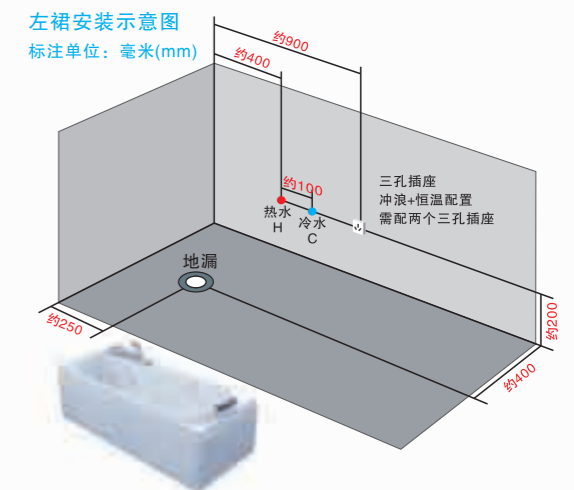

**WLS-965**  
1700x1000x2280mm

配置功能	Configured Functions
智能触摸式大液晶显示屏	Smart touch-large LCD screen
桑拿浴 3KW	Sauna 3KW
蒸汽浴 3KW	Steam bath 3KW
收音机	Radio
外接 CD	CD connection
电话接听	Telephone receiver
温度显示 / 调节	Temperature indication / adjustment
时间显示 / 调节	Time indication / adjustment
排气扇	Exhaust fan
照明灯	Illuminating lamp
背景灯	Back ground light
背部针刺按摩	Back acupuncture massage
顶部花洒	Top shower
活动花洒	Movable shower
臭氧	Ozone disinfection
功能转换	Functional changeover
脚部按摩	Foot massage

- 插座数量参数:
- 1、只带冲浪或泡泡: 1个10A插座
  - 2、冲浪+泡泡: 1个10A插座
  - 3、冲浪+恒温: 1个16A插座
  - 4、顶配: 1个16A插座

**WLS-968**  
1800x1200x2280mm

配置功能	Configured Functions
智能触摸式大液晶显示屏	Smart touch-large LCD screen
桑拿浴 3KW	Sauna 3KW
蒸汽浴 3KW	Steam bath 3KW
收音机	Radio
外接 CD	CD connection
电话接听	Telephone receiver
温度显示 / 调节	Temperature indication / adjustment
时间显示 / 调节	Time indication / adjustment
排气扇	Exhaust fan
照明灯	Illuminating lamp
背景灯	Back ground light
背部针刺按摩	Back acupuncture massage
顶部花洒	Top shower
活动花洒	Movable shower
臭氧	Ozone disinfection
功能转换	Functional changeover
脚部按摩	Foot massage