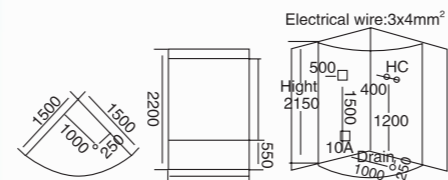

WLS-974
1500x1500x2200mm

配置功能

智能触摸式大液晶显示屏
蒸汽浴 4.5KW
收音机
外接 CD
温度显示 / 调节
时间显示 / 调节
排气扇
照明灯
背部针刺按摩
顶部花洒
活动花洒
功能转换
冲浪水力按摩
防溢保护
背部按摩
活动接凳

Configured Functions

Smart touch-large LCD screen
Steam bath 4.5KW
Radio
CD connection
Temperature indication/adjustment
Time indication/adjustment
Exhaust fan
Illuminating lamp
Back acupuncture massage
Top shower
Movable shower
Functional changeover
Water pressure massage
Overflow protection
Back massage
Folding stool