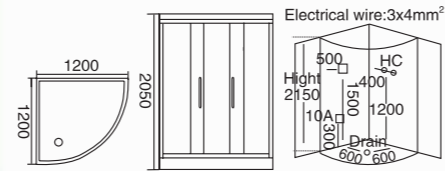

WLS-928A
1200x1200x2050mm

配置功能

智能触摸式大液晶显示屏
蒸汽浴 4.5KW
收音机
外接 CD
温度显示 / 调节
时间显示 / 调节
排气扇
照明灯
背部针刺按摩
顶部花洒
活动花洒
功能转换
防溢保护
背部按摩

Configured Functions

Smart touch-large LCD screen
Steam bath 4.5KW
Radio
CD connection
Temperature indication/adjustment
Time indication/adjustment
Exhaust fan
Illuminating lamp
Back acupuncture massage
Top shower
Movable shower
Functional changeover
Overflow protection
Back massage