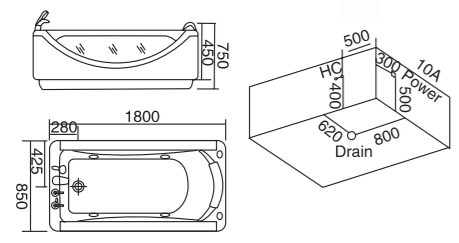

WLS-802
1600x850x750mm
1800x850x750mm