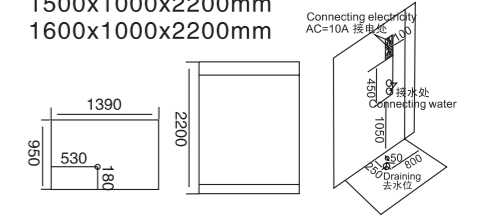

WLS-966B
1390x950x2200mm
1500x1000x2200mm
1600x1000x2200mm

配置功能

多功能电脑板
蒸汽浴 3.0KW
收音机
外接 CD
温度显示 / 调节
时间显示 / 调节
排气扇
照明灯
背部针刺按摩
顶部花洒
活动花洒
功能转换
冲浪水力按摩
防溢保护
背部按摩

Configured Functions

Multi-function computer plank
Steam bath 3.0KW
Radio
CD connection
Temperature indication/adjustment
Time indication/adjustment
Exhaust fan
Illuminating lamp
Back acupuncture massage
Top shower
Movable shower
Functional changeover
Water pressure massage
Overflow protection
Back massage