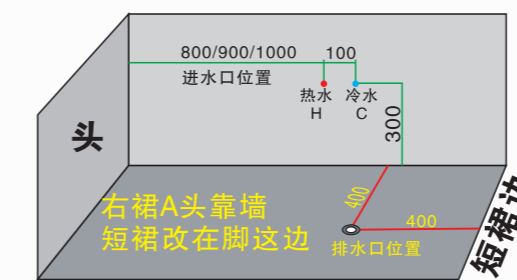

右裙安装示意图
标注单位: 毫米(mm)

注: 冷热进水管为800mm, 进水口与排水口位置只需要浴缸能盖住范围内即可, 具体情况可联系咨询。