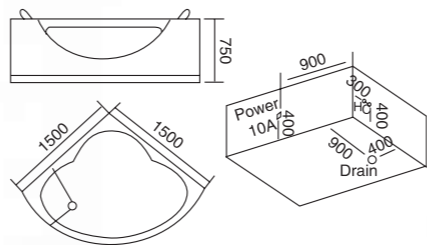

WLS-8012
1500x1500x750mm