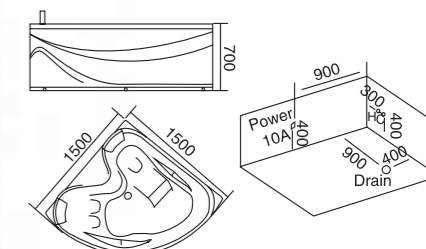

WLS-859
1500x1500x700mm
可做嵌入式