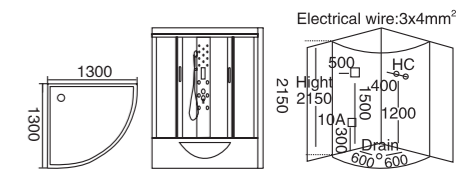

WLS-936
1200x1200x2150mm
1300x1300x2150mm
1500x1500x2150mm

配置功能

多功能电脑板
蒸汽浴 3.0KW
收音机
外接 CD
温度显示 / 调节
时间显示 / 调节
排气扇
照明灯
背部针刺按摩
顶部花洒
活动花洒
功能转换
冲浪水力按摩
防溢保护
背部按摩

Configured Functions

Multi-function computer plank
Steam bath 3.0KW
Radio
CD connection
Temperature indication/adjustment
Time indication/adjustment
Exhaust fan
Illuminating lamp
Back acupuncture massage
Top shower
Movable shower
Functional changeover
Water pressure massage
Overflow protection
Back massage