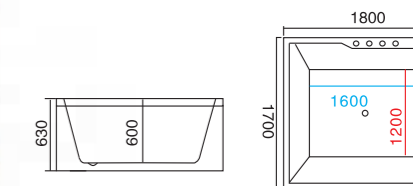

WLS-8321B
1800x1700x630mm