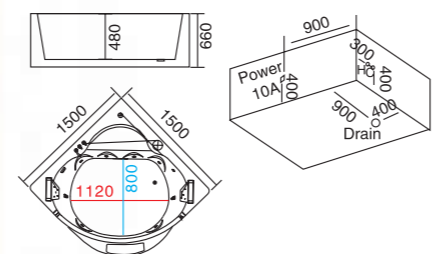

WLS-8611B
1350x1350x660mm
1500x1500x660mm

配置功能	Configured Functions
1x1.0HP 冲浪泵	1x1.0HP Surfing Pump
冷热水开关	Cold / Hot Water Switch
手提花洒	Lift the Flower Spread
浴缸去水	Drain Bathtub
冲浪喷嘴	Surf Nozzle
枕头	Pillow
缺水保护开关	Water protection switch