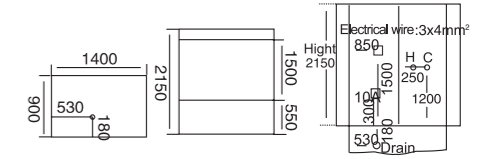

WLS-925A
1400x900x2150mm

配置功能

- 多功能电脑板
- 蒸汽浴 3.0KW
- 收音机
- 外接 CD
- 温度显示 / 调节
- 时间显示 / 调节
- 排气扇
- 照明灯
- 背部针刺按摩
- 顶部花洒
- 活动花洒
- 功能转换
- 冲浪水力按摩
- 防溢保护
- 背部按摩

Configured Functions

- Multi-function computer plank
- Steam bath 3.0KW
- Radio
- CD connection
- Temperature indication/adjustment
- Time indication/adjustment
- Exhaust fan
- Illuminating lamp
- Back acupuncture massage
- Top shower
- Movable shower
- Functional changeover
- Water pressure massage
- Overflow protection
- Back massage