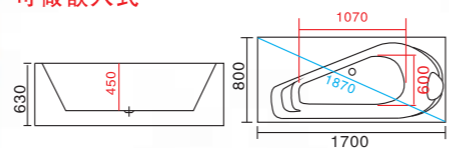

WLS-8064D 最大可切角350x350mm
1400x800x630mm
1500x800x630mm
1600x800x630mm
1700x800x630mm
左右裙Left/Right Skirt
可做嵌入式