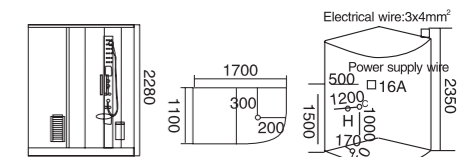

WLS-913
1600x1100x2280mm
1700x1000x2280mm
1700x1100x2280mm
左右裙Left/Right Skirt