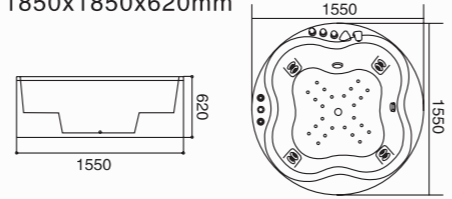

WLS-8861B
1550x1550x620mm
1850x1850x620mm

配置功能	Configured Functions
1x1.0HP 冲浪泵 冲浪大喷嘴 瀑布 冷热水开关 彩色池底灯 浴缸去水 调节开关 启动开关 泡泡浴 (可选配) 冲浪按摩浴 花洒淋浴	1x1.0Hp Surf Pump Surfing Big Nozzle Waterfall Hot And Cold Water Switch Color Pool Lamp Bathtub Water Drainage Adjustment Switch Start Switch Bubble Bath (optional) Surf Massage Shower