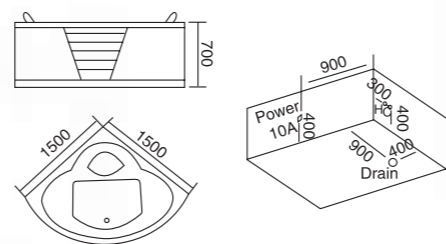

WLS-814-B
1500x1500x700mm
可做嵌入式，可做对接缸