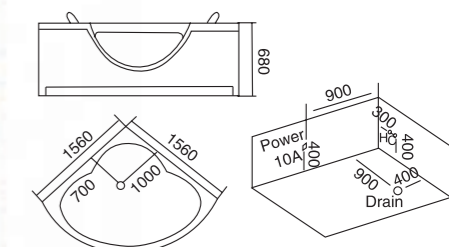

WLS-836
1560x1560x680mm