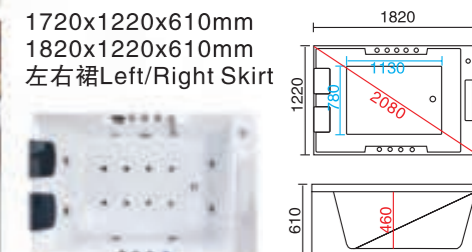

配置功能	Configured Functions
1x1.0HP 冲浪泵 冷热水开关 手提花洒 浴缸去水 冲浪喷嘴 瀑布 枕头 缺水保护开关	1x1.0HP Surfing Pump Cold / Hot Water Switch Lift the Flower Spread Drain Bathtub Surf Nozzle Waterfalls Pillow Water protection switch

WLS-837C
1720x1220x610mm
1820x1220x610mm
左右裙Left/Right Skirt