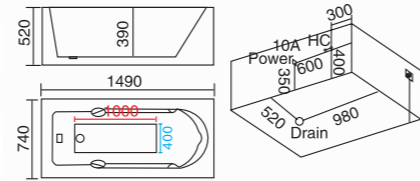

配置功能

1x1.0HP 冲浪泵
冷热水开关
手提花洒
浴缸去水
冲浪喷嘴
瀑布
枕头
缺水保护开关

Configured Functions

1x1.0HP Surfing Pump
Cold / Hot Water Switch
Lift the Flower Spread
Drain Bathtub
Surf Nozzle
Waterfalls
Pillow
Water protection switch