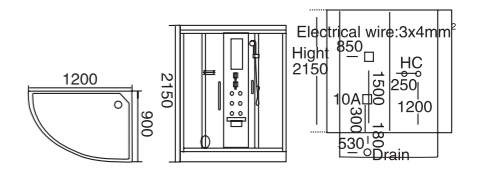

WLS-926
1200x900x2150mm

配置功能

多功能电脑板
蒸汽浴 3.0KW
收音机
外接 CD
温度显示 / 调节
时间显示 / 调节
排气扇
照明灯
背部针刺按摩
顶部花洒
活动花洒
功能转换
冲浪水力按摩
防溢保护
背部按摩

Configured Functions

Multi-function computer plank
Steam bath 3.0KW
Radio
CD connection
Temperature indication/adjustment
Time indication/adjustment
Exhaust fan
Illuminating lamp
Back acupuncture massage
Top shower
Movable shower
Functional changeover
Water pressure massage
Overflow protection
Back massage