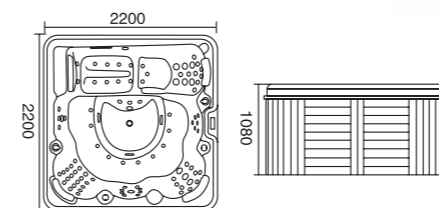

WLS-8005
2200x2200x1080mm