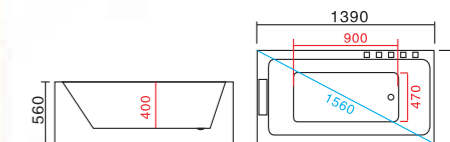

WLS-8323D
1090x700x560mm
1140x700x560mm
1190x700x560mm
1240x700x560mm
1290x700x560mm
1340x700x560mm
1390x740x560mm
1440x750x560mm
1500x750x560mm
左右裙Left/Right Skirt
可做嵌入式