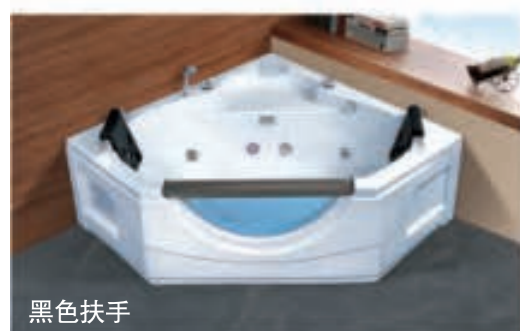

配置功能

1x1.0HP 冲浪泵
冷热水开关
手提花洒
浴缸去水
冲浪喷嘴
瀑布
枕头
缺水保护开关

Configured Functions

1x1.0HP Surfing Pump
Cold / Hot Water Switch
Lift the Flower Spread
Drain Bathtub
Surf Nozzle
Waterfalls
Pillow
Water protection switch

配置功能

1x1.0HP 冲浪泵
冷热水开关
手提花洒
浴缸去水
冲浪喷嘴
瀑布
枕头
缺水保护开关

Configured Functions

1x1.0HP Surfing Pump
Cold / Hot Water Switch
Lift the Flower Spread
Drain Bathtub
Surf Nozzle
Waterfalls
Pillow
Water protection switch

配置功能

1x1.0HP 冲浪泵
冷热水开关
手提花洒
浴缸去水
冲浪喷嘴
瀑布
枕头
缺水保护开关

Configured Functions

1x1.0HP Surfing Pump
Cold / Hot Water Switch
Lift the Flower Spread
Drain Bathtub
Surf Nozzle
Waterfalls
Pillow
Water protection switch