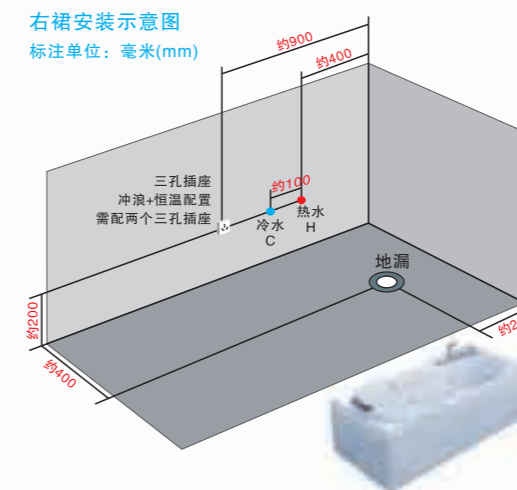

注: 冷热进水管为800mm, 进水口与排水口位置只需要浴缸能盖住范围内即可, 具体情况可联系咨询。