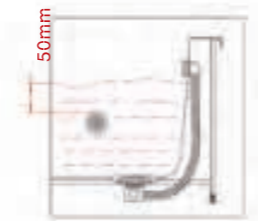

按摩缸水位图

Massage Bathtub Hydrograph