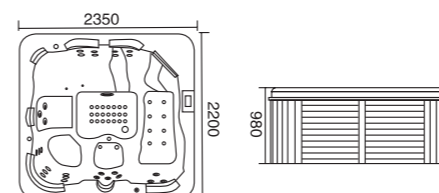

WLS-8003
2350x2200x980mm