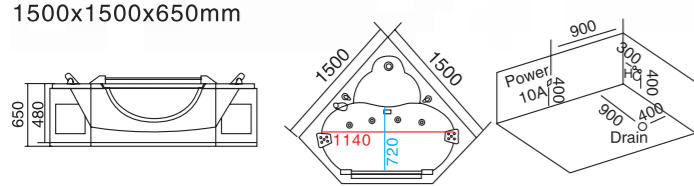

WLS-832
1380x1380x650mm
1500x1500x650mm

配置功能

1x1.0HP 冲浪泵
冷热水开关
手提花洒
浴缸去水
冲浪喷嘴
瀑布
枕头
缺水保护开关

Configured Functions

1x1.0HP Surfing Pump
Cold / Hot Water Switch
Lift the Flower Spread
Drain Bathtub
Surf Nozzle
Waterfalls
Pillow
Water protection switch