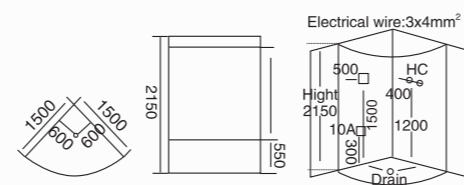

WLS-932B
1500x1500x2150mm

配置功能

智能触摸式大液晶显示屏
蒸汽浴 4.5KW
收音机
外接 CD
温度显示 / 调节
时间显示 / 调节
排气扇
照明灯
背部针刺按摩
顶部花洒
活动花洒
功能转换
冲浪水力按摩
背部按摩

Configured Functions

Smart touch-large LCD screen
Steam bath 4.5KW
Radio
CD connection
Temperature indication/adjustment
Time indication/adjustment
Exhaust fan
Illuminating lamp
Back acupuncture massage
Top shower
Movable shower
Functional changeover
Water pressure massage
Back massage