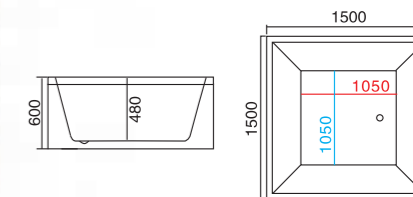

WLS-8840A
1500x1500x600mm