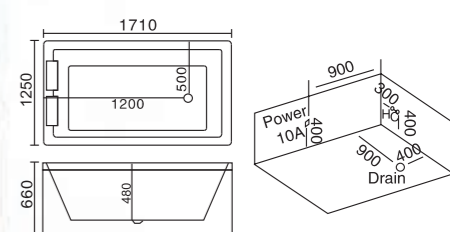

WLS-8057
1710x1250x660mm
左右裙Left/right skirt
可做嵌入式