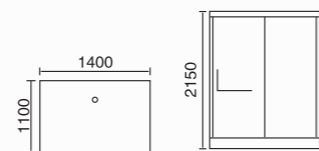

配置功能

蒸汽浴 3.0KW
收音机
外接CD
温度显示 / 调节
排气扇
照明灯
洗手盆
镜子
座便器
淋浴花洒
毛巾架

Configured Functions

Steam bath 3.0KW
Radio
CD connection
Temperature indication/adjustment
Exhaust fan
Illuminating lamp
Wash basin
Mirror
Toilet
Shower head
Towel rack