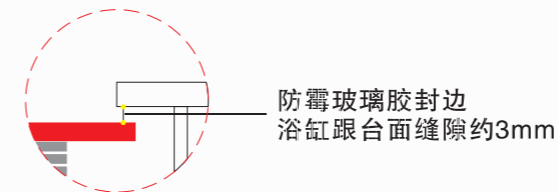

配置功能	Configured Functions
智能触摸式大液晶显示屏	Smart touch-large LCD screen
桑拿浴 3KW	Sauna 3KW
蒸汽浴 3KW	Steam bath 3KW
收音机	Radio
外接 CD	CD connection
电话接听	Telephone receiver
温度显示 / 调节	Temperature indication / adjustment
时间显示 / 调节	Time indication / adjustment
排气扇	Exhaust fan
照明灯	Illuminating lamp
背景灯	Back ground light
背部针刺按摩	Back acupuncture massage
顶部花洒	Top shower
活动花洒	Movable shower
臭氧	Ozone disinfection
功能转换	Functional changeover
脚部按摩	Foot massage

1. 插座数量参数:
- 1、只带冲浪或泡泡: 1个10A插座
  - 2、冲浪+泡泡: 1个10A插座
  - 3、冲浪+恒温: 1个16A插座
  - 4、顶配: 1个16A插座

配置功能	Configured Functions
智能触摸式大液晶显示屏	Smart touch-large LCD screen
桑拿浴 3KW	Sauna 3KW
蒸汽浴 3KW	Steam bath 3KW
收音机	Radio
外接 CD	CD connection
电话接听	Telephone receiver
温度显示 / 调节	Temperature indication / adjustment
时间显示 / 调节	Time indication / adjustment
排气扇	Exhaust fan
照明灯	Illuminating lamp
背景灯	Back ground light
背部针刺按摩	Back acupuncture massage
顶部花洒	Top shower
活动花洒	Movable shower
臭氧	Ozone disinfection
功能转换	Functional changeover
脚部按摩	Foot massage

注: 冷热进水管为800mm, 进水口与排水口位置只需要浴缸能盖住范围内即可, 具体情况可联系咨询。