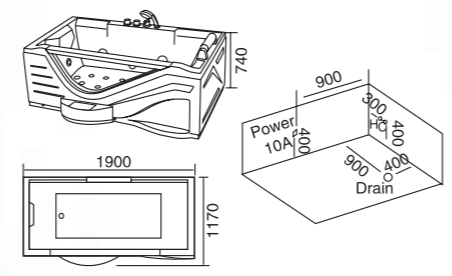

WLS-8623A (带脚踏)
1700x1120x740mm
1900x1170x740mm
左右裙Left/Right Skirt

配置功能	Configured Functions
1x1.0HP 冲浪泵	1x1.0HP Surfing Pump
冷热水开关	Cold / Hot Water Switch
手提花洒	Lift the Flower Spread
浴缸去水	Drain Bathtub
冲浪喷嘴	Surf Nozzle
瀑布	Waterfalls
枕头	Pillow
缺水保护开关	Water protection switch