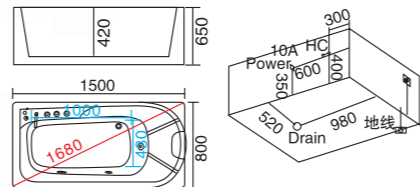

WLS-8866
1380x750x630mm
1500x800x650mm
1600x850x690mm
1700x850x690mm
左右裙Left/Right Skirt
可做嵌入式

配置功能

1x1.0HP 冲浪泵
冷热水开关
手提花洒
浴缸去水
冲浪喷嘴
瀑布
枕头
缺水保护开关

Configured Functions

1x1.0HP Surfing Pump
Cold / Hot Water Switch
Lift the Flower Spread
Drain Bathtub
Surf Nozzle
Waterfalls
Pillow
Water protection switch