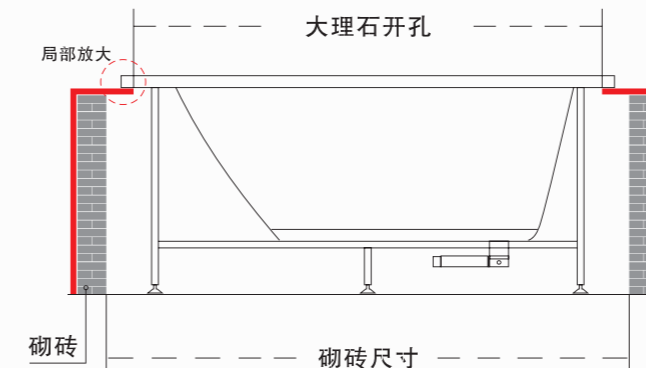

配置功能	Configured Functions
智能触摸式大液晶显示屏	Smart touch-large LCD screen
桑拿浴 3KW	Sauna 3KW
蒸汽浴 3KW	Steam bath 3KW
收音机	Radio
外接 CD	CD connection
电话接听	Telephone receiver
温度显示 / 调节	Temperature indication / adjustment
时间显示 / 调节	Time indication / adjustment
排气扇	Exhaust fan
照明灯	Illuminating lamp
背景灯	Back ground light
背部针刺按摩	Back acupuncture massage
顶部花洒	Top shower
活动花洒	Movable shower
臭氧	Ozone disinfection
功能转换	Functional changeover
脚部按摩	Foot massage