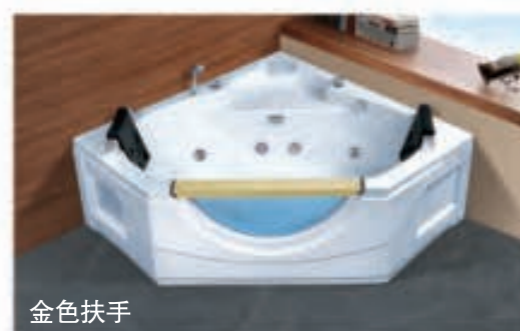

配置功能

1x1.0HP 冲浪泵
冷热水开关
手提花洒
浴缸去水
冲浪喷嘴
瀑布
枕头
缺水保护开关

Configured Functions

1x1.0HP Surfing Pump
Cold / Hot Water Switch
Lift the Flower Spread
Drain Bathtub
Surf Nozzle
Waterfalls
Pillow
Water protection switch

配置功能

1x1.0HP 冲浪泵
冷热水开关
手提花洒
浴缸去水
冲浪喷嘴
瀑布
枕头
缺水保护开关

Configured Functions

1x1.0HP Surfing Pump
Cold / Hot Water Switch
Lift the Flower Spread
Drain Bathtub
Surf Nozzle
Waterfalls
Pillow
Water protection switch

配置功能

1x1.0HP 冲浪泵
冷热水开关
手提花洒
浴缸去水
冲浪喷嘴
瀑布
枕头
缺水保护开关

Configured Functions

1x1.0HP Surfing Pump
Cold / Hot Water Switch
Lift the Flower Spread
Drain Bathtub
Surf Nozzle
Waterfalls
Pillow
Water protection switch