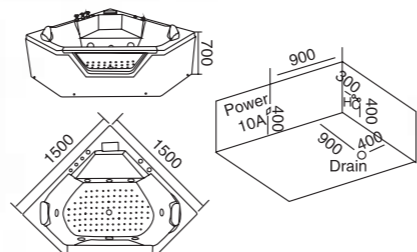

WLS-8626
1500x1500x700mm