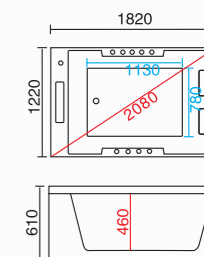

WLS-837A
1720x1220x610mm
1820x1220x610mm
左右裙Left/Right Skirt