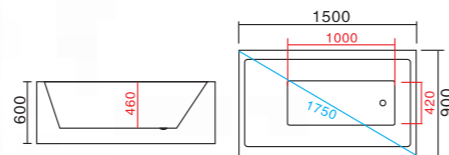

WLS-8060D
1500x800x600mm
1500x900x600mm
左右裙Left/Right Skirt
可做嵌入式