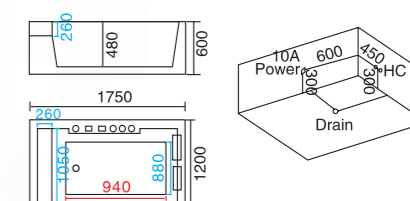

WLS-8627B
1750x1200x600mm
1850x1200x600mm
左右裙Left/Right Skirt
可做嵌入式

配置功能

1x1.0HP 冲浪泵
冷热水开关
手提花洒
浴缸去水
冲浪喷嘴
瀑布
枕头
缺水保护开关

Configured Functions

1x1.0HP Surfing Pump
Cold / Hot Water Switch
Lift the Flower Spread
Drain Bathtub
Surf Nozzle
Waterfalls
Pillow
Water protection switch