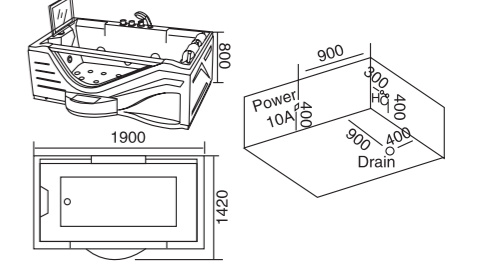

WLS-8302A (带脚踏)
1900x1420x800mm
左右裙Left/Right Skirt