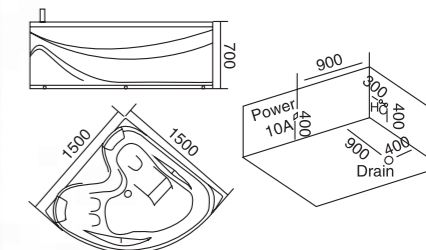

WLS-859B
1500x1500x700mm
可做嵌入式