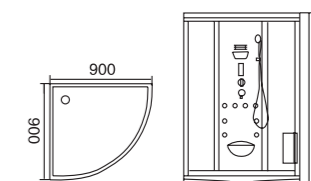

WLS-915
800x800x2150mm
900x900x2150mm