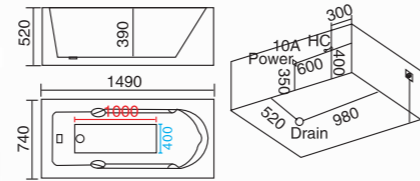

配置功能

1x1.0HP 冲浪泵
冷热水开关
手提花洒
浴缸去水
冲浪喷嘴
瀑布
枕头
缺水保护开关

Configured Functions

1x1.0HP Surfing Pump
Cold / Hot Water Switch
Lift the Flower Spread
Drain Bathtub
Surf Nozzle
Waterfalls
Pillow
Water protection switch