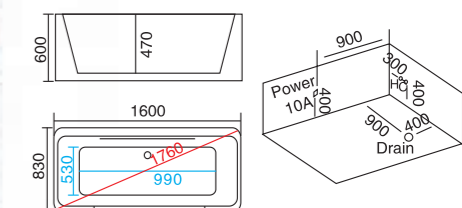

WLS-8617A (瀑布缸)
1500x830x600mm
1600x830x600mm
1700x830x600mm
左右裙Left/Right Skirt