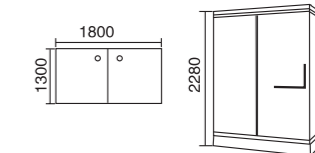

WLS-996
1600x1200x2280mm
1700x1200x2280mm
1800x1300x2280mm
2000x1300x2280mm
左右Left/Right

配置功能

蒸汽浴 3.0KW
收音机
外接 CD
温度显示 / 调节
排气扇
照明灯
洗手盆
镜子
座便器
淋浴花洒
毛巾架

Configured Functions

Steam bath 3.0KW
Radio
CD connection
Temperature indication/adjustment
Exhaust fan
Illuminating lamp
Wash basin
Mirror
Toilet
Shower head
Towel rack