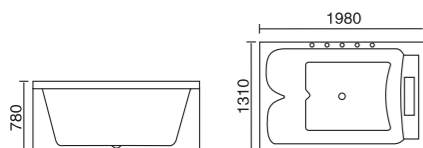

**WLS-8028B (PVC裙)**  
1980x1310x780mm  
左右裙Left/right skirt

- 配置功能**
- 1x1.0HP 冲浪泵
  - 冲浪大喷嘴
  - 细喷嘴
  - 功能转换
  - 冷热水开关
  - 防溢保护
  - 去水器
  - 活动花洒
  - 缺水保护开关

- Configured Functions**
- 1x1.0HP surf pump
  - Surfing big nozzle
  - Small nozzle
  - Functional transformation
  - Hot and cold water switch
  - Anti-overflow protection
  - Drain
  - Activities Shower
  - Water protection switch