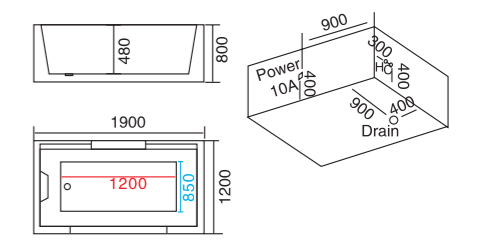

配置功能	Configured Functions
1x1.0HP 冲浪泵	1x1.0HP Surfing Pump
冷热水开关	Cold / Hot Water Switch
手提花洒	Lift the Flower Spread
浴缸去水	Drain Bathtub
冲浪喷嘴	Surf Nozzle
瀑布	Waterfalls
枕头	Pillow
缺水保护开关	Water protection switch