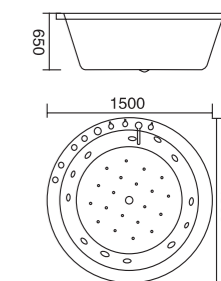

**WLS-8610-2**  
1300x1300x650mm  
1350x1350x650mm  
1400x1400x650mm  
1500x1500x650mm  
1600x1600x750mm  
1700x1700x750mm  
1800x1800x750mm  
1900x1900x700mm  
2000x2000x700mm

**配置功能**

1x1.0HP 冲浪泵  
冲浪大喷嘴  
瀑布  
冷热水开关  
彩色池底灯  
浴缸去水  
调节开关  
启动开关  
泡泡浴 (可选配)  
冲浪按摩浴  
花洒淋浴