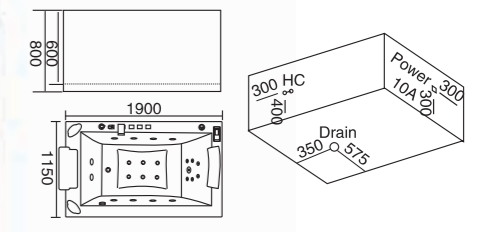

WLS-8837
1900x1150x800mm
左右裙Left/right skirt

配置功能	Configured Functions
电脑控制面板 1x2.0HP 冲浪泵 1x400W 风泵 冲浪大喷嘴 细喷嘴 泡泡浴 功能转换 冷热水开关 防溢保护 去水器 17# 自动升降防水 TV 升降喇叭 2个 枕头1个 活动花洒 FM 收音	Computer Panel 1x2.0HP surf pump 1x400W air pumps Surfing big nozzle Small nozzle Bulbs bath Functional transformation Hot and cold water switch Anti-overflow protection Drain 17# auto lift Waterproof TV Lifting Speaker 2 pillows 1 Activities Shower FM radio