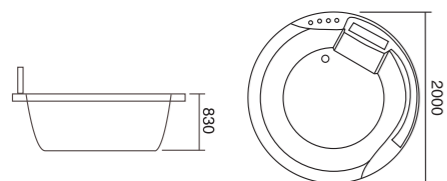

WLS-8010
2000x2000x830mm