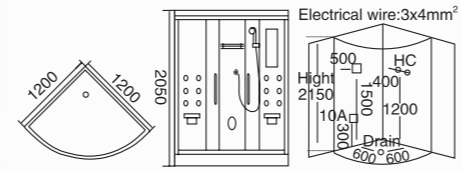

**WLS-928**  
1200x1200x2050mm

**配置功能**

智能触摸式大液晶显示屏  
蒸汽浴 4.5KW  
收音机  
外接 CD  
温度显示 / 调节  
时间显示 / 调节  
排气扇  
照明灯  
背部针刺按摩  
顶部花洒  
活动花洒  
功能转换  
防溢保护  
背部按摩

**Configured Functions**

Smart touch-large LCD screen  
Steam bath 4.5KW  
Radio  
CD connection  
Temperature indication/adjustment  
Time indication/adjustment  
Exhaust fan  
Illuminating lamp  
Back acupuncture massage  
Top shower  
Movable shower  
Functional changeover  
Overflow protection  
Back massage