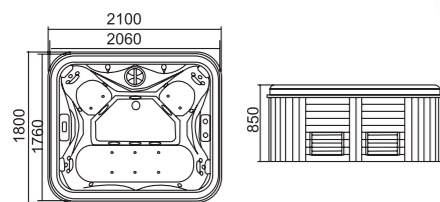

WLS-8006
2100x1800x850mm