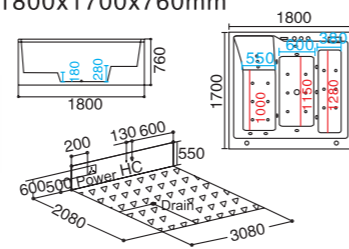

WLS-8321
1800x1700x760mm