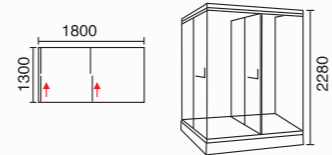

Steam bath 3.0KW  
Radio  
CD connection  
Temperature indication/adjustment  
Exhaust fan  
Illuminating lamp  
Wash basin  
Mirror  
Toilet  
Shower head  
Towel rack

**WLS-997**

1600x1200x2280mm  
1700x1200x2280mm  
1800x1300x2280mm  
2000x1300x2280mm  
左右Left/Right