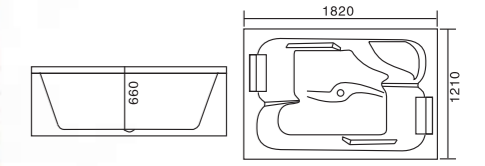

WLS-8056B
1820x1210x660mm
左右裙Left/right skirt

配置功能   **Configured Functions**

1x1.0HP 冲浪泵 冲浪大喷嘴 瀑布 冷热水开关 彩色池底灯 浴缸去水 调节开关 启动开关 泡泡浴 (可选配) 冲浪按摩浴 花洒淋浴	1x1.0Hp Surf Pump Surfing Big Nozzle Waterfall Hot And Cold Water Switch Color Pool Lamp Bathtub Water Drainage Adjustment Switch Start Switch Bubble Bath (optional) Surf Massage Shower