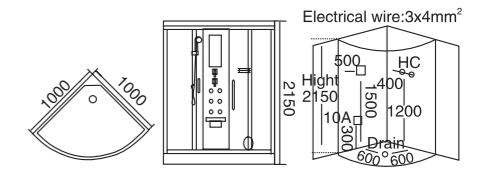

WLS-927
1000x1000x2150mm

配置功能

多功能电脑板
蒸汽浴 3.0KW
收音机
外接 CD
温度显示 / 调节
时间显示 / 调节
排气扇
照明灯
背部针刺按摩
顶部花洒
活动花洒
功能转换
冲浪水力按摩
防溢保护
背部按摩

Configured Functions

Multi-function computer plank
Steam bath 3.0KW
Radio
CD connection
Temperature indication/adjustment
Time indication/adjustment
Exhaust fan
Illuminating lamp
Back acupuncture massage
Top shower
Movable shower
Functional changeover
Water pressure massage
Overflow protection
Back massage