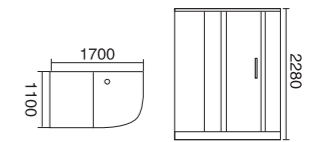

WLS-989

1600x1100x2280mm
1700x1000x2280mm
1700x1100x2280mm
左右裙Left/Right Skirt