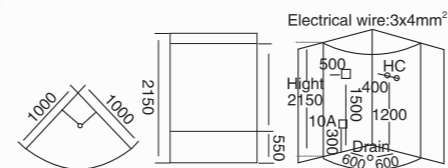

WLS-948
1000x1000x2150mm

配置功能

多功能电脑板
蒸汽浴 3.0KW
收音机
外接 CD
温度显示 / 调节
时间显示 / 调节
排气扇
照明灯
背部针刺按摩
顶部花洒
活动花洒
功能转换
冲浪水力按摩
防溢保护
背部按摩

Configured Functions

Multi-function computer plank
Steam bath 3.0KW
Radio
CD connection
Temperature indication/adjustment
Time indication/adjustment
Exhaust fan
Illuminating lamp
Back acupuncture massage
Top shower
Movable shower
Functional changeover
Water pressure massage
Overflow protection
Back massage