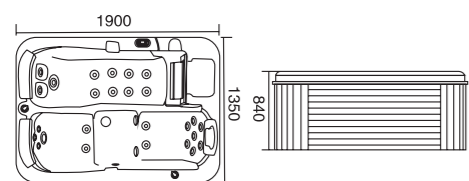

WLS-8004
1900x1350x840mm