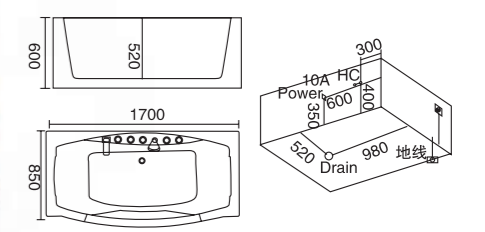

WLS-8017
1700x850x600mm