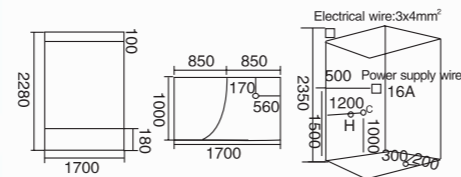

WLS-965
1700x1000x2280mm

配置功能	Configured Functions
智能触摸式大液晶显示屏	Smart touch-large LCD screen
桑拿浴 3KW	Sauna 3KW
蒸汽浴 3KW	Steam bath 3KW
收音机	Radio
外接 CD	CD connection
电话接听	Telephone receiver
温度显示 / 调节	Temperature indication / adjustment
时间显示 / 调节	Time indication / adjustment
排气扇	Exhaust fan
照明灯	Illuminating lamp
背景灯	Back ground light
背部针刺按摩	Back acupuncture massage
顶部花洒	Top shower
活动花洒	Movable shower
臭氧	Ozone disinfection
功能转换	Functional changeover
脚部按摩	Foot massage

1. 插座数量参数:
- 1、只带冲浪或泡泡: 1个10A插座
  - 2、冲浪+泡泡: 1个10A插座
  - 3、冲浪+恒温: 1个16A插座
  - 4、顶配: 1个16A插座