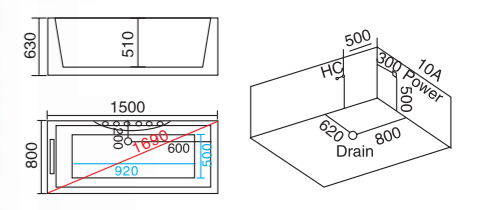

WLS-803
1380x750x630mm
1500x800x630mm