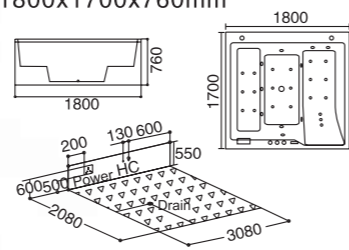

WLS-8321-A
1800x1700x760mm

配置功能

2x2.0HP 冲浪泵
1x1.0HP 冲浪泵
1x700w 风泵
控制面板
冲浪大喷嘴
冲浪细喷嘴
恒温器
电子杀菌器
过滤器
彩色池底灯
泡泡浴汽咀
TV 电视 (可选配)
DVD 机 (可选配)

Configured Functions

2x2.0HP Surfing Pump
1x1.0HP Surfing Pump
1x700W Wind Pump
Control Panel
Large-size Nozzle for Surfing
Small-size Nozzle for Surfing
Thermostat
Dosing Device
Filter
Color Pool Lamp
Air Nozzle for Bubble Bath
TV Set (optional)
DVD Player (optional)