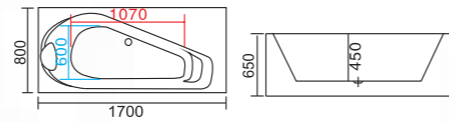

WLS-8064
1400x800x650mm
1500x800x650mm
1600x800x650mm
1700x800x650mm
左右裙Left/Right Skirt
可做嵌入式，可做对接缸

配置功能

1x1.0HP 冲浪泵
冷热水开关
手提花洒
浴缸去水
冲浪喷嘴
瀑布
枕头
缺水保护开关

Configured Functions

1x1.0HP Surfing Pump
Cold / Hot Water Switch
Lift the Flower Spread
Drain Bathtub
Surf Nozzle
Waterfalls
Pillow
Water protection switch