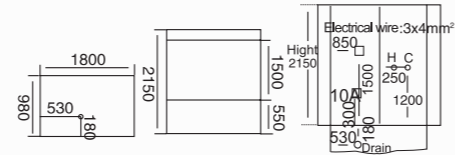

WLS-923A
1800x980x2150mm

配置功能

多功能电脑板
蒸汽浴 3.0KW
收音机
外接 CD
温度显示 / 调节
时间显示 / 调节
排气扇
照明灯
背部针刺按摩
顶部花洒
活动花洒
功能转换
冲浪水力按摩
防溢保护
背部按摩

Configured Functions

Multi-function computer plank
Steam bath 3.0KW
Radio
CD connection
Temperature indication/adjustment
Time indication/adjustment
Exhaust fan
Illuminating lamp
Back acupuncture massage
Top shower
Movable shower
Functional changeover
Water pressure massage
Overflow protection
Back massage