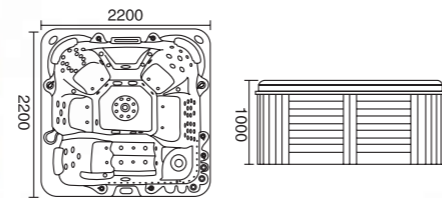

WLS-8008
2200x2200x1000mm