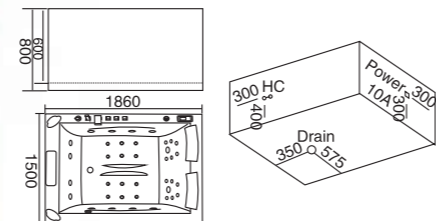

WLS-8839
1860x1500x800mm
左右裙Left/right skirt