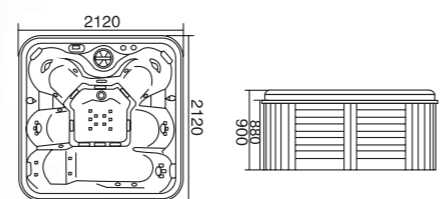

WLS-8009
2120x2120x900mm