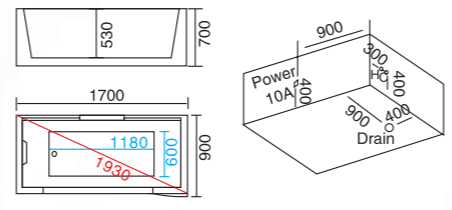

WLS-8623
1700x900x700mm
1900x950x720mm
左右裙Left/Right Skirt

配置功能	Configured Functions
1x1.0HP 冲浪泵	1x1.0HP Surfing Pump
冷热水开关	Cold / Hot Water Switch
手提花洒	Lift the Flower Spread
浴缸去水	Drain Bathtub
冲浪喷嘴	Surf Nozzle
瀑布	Waterfalls
枕头	Pillow
缺水保护开关	Water protection switch