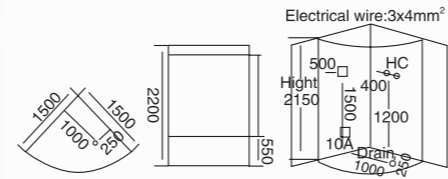

WLS-933B
1500x1500x2200mm

配置功能

智能触摸式大液晶显示屏
蒸汽浴 4.5KW
收音机
外接 CD
温度显示 / 调节
时间显示 / 调节
排气扇
照明灯
背部针刺按摩
顶部花洒
活动花洒
功能转换
冲浪水力按摩
防溢保护
背部按摩
活动接凳

Configured Functions

Smart touch-large LCD screen
Steam bath 4.5KW
Radio
CD connection
Temperature indication/adjustment
Time indication/adjustment
Exhaust fan
Illuminating lamp
Back acupuncture massage
Top shower
Movable shower
Functional changeover
Water pressure massage
Overflow protection
Back massage
Folding stool