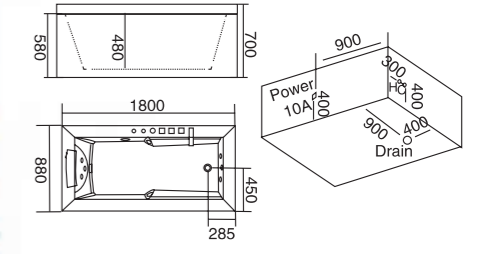

WLS-847M-1
1800x880x700mm
左右裙Left/right skirt

配置功能	Configured Functions
1x1.0HP 冲浪泵	1x1.0HP surf pump
冲浪大喷嘴	Surfing big nozzle
细喷嘴	Small nozzle
功能转换	Functional transformation
冷热水开关	Hot and cold water switch
防溢保护	Anti-overflow protection
去水器	Drain
活动花洒	Activities Shower
缺水保护开关	Water protection switch