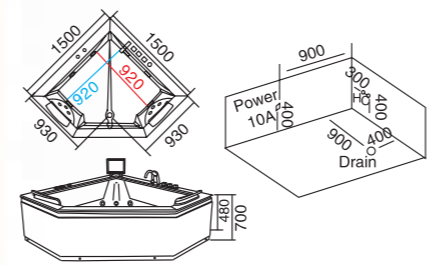

WLS-849M
1500x1500x700mm
1800x1800x700mm

配置功能	Configured Functions
1x1.0HP 冲浪泵	1x1.0HP Surfing Pump
冷热水开关	Cold / Hot Water Switch
手提花洒	Lift the Flower Spread
浴缸去水	Drain Bathtub
冲浪喷嘴	Surf Nozzle
瀑布	Waterfalls
枕头	Pillow
缺水保护开关	Water protection switch