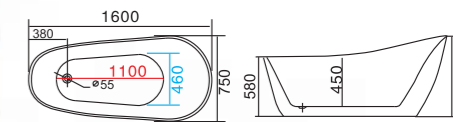

WLS-8067
1400x750x750mm
1500x750x750mm
1600x750x750mm
1700x750x750mm