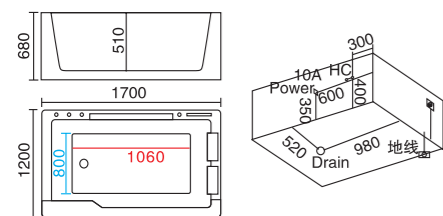

WLS-8019
1700x1200x680mm
左右裙Left/Right Skirt