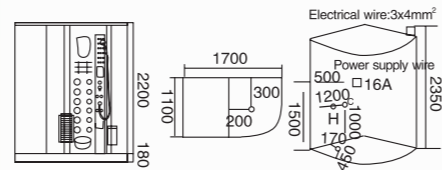

WLS-922
1700x1000x2280mm
1700x1100x2200mm
左右裙Left/Right Skirt

配置功能

桑拿浴 3KW
蒸汽浴 3KW
收音机
外接 CD
电话接听
温度显示 / 调节
时间显示 / 调节
排气扇
照明灯
背景灯
背部针刺按摩
顶部花洒
活动花洒
臭氧
功能转换
脚部按摩

Configured Functions

Sauna 3KW
Steam bath 3KW
Radio
CD connection
Telephone receiver
Temperature indication / adjustment
Time indication / adjustment
Exhaust fan
Illuminating lamp
Background light
Back acupuncture massage
Top shower
Hand shower
Ozone disinfection
Functional changeover switch
Foot massage