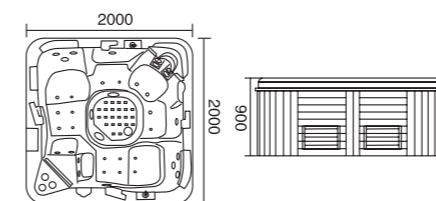

# 大池系列 Large Pool Series

举手投足明艳动人

享受每一个追求美的过程，  
因为，再没有比得到美，更使人激动人心。

Enjoy every pursuit of beauty,  
For there is nothing more thrilling  
than the acquisition of beauty.

**WLS-8001**  
2000x2000x900mm

**配置功能**