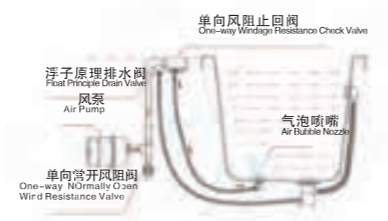

泡泡浴系统管道原理图

Bubble Bath System Structure Principle