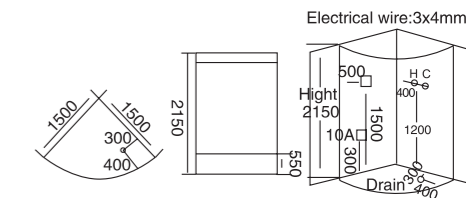

**WLS-932B-1**  
1500x1500x2150mm

**配置功能**

多功能电脑板  
蒸汽浴 4.5KW  
收音机  
外接 CD  
温度显示 / 调节  
时间显示 / 调节  
排气扇  
照明灯  
背部针刺按摩  
顶部花洒  
活动花洒  
功能转换  
防溢保护  
背部按摩  
冲浪按摩  
关机后自动杀菌

**Configured Functions**

Multi-function computer plank  
Steam bath 4.5KW  
Radio  
CD connection  
Temperature indication/adjustment  
Time indication/adjustment  
Exhaust fan  
Illuminating lamp  
Back acupuncture massage  
Top shower  
Movable shower  
Functional changeover  
Overflow protection  
Back massage  
Surf massage  
Disinfect automatically after shut down