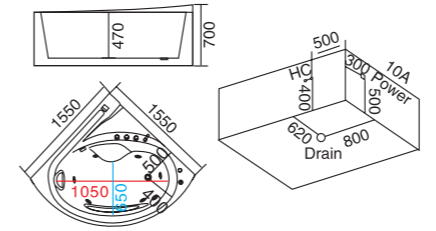

WLS-8632
1550x1550x700mm
黑色部分可选配其它颜色