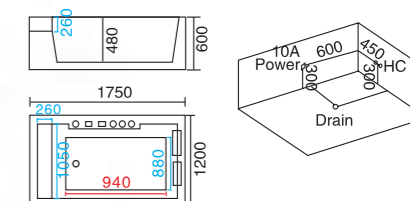

WLS-8627
1750x1200x600mm
1850x1200x600mm
左右裙Left/Right Skirt
可做嵌入式