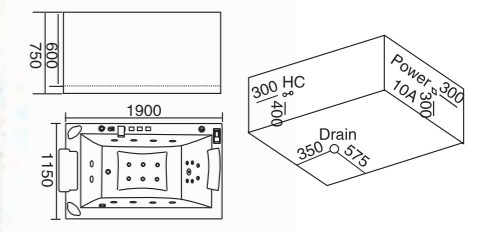

WLS-8836
1900x1150x750mm
左右裙Left/right skirt

配置功能	Configured Functions
电脑控制面板 1x2.0HP 冲浪泵 1x400W 风泵 冲浪大喷嘴 细喷嘴 泡泡浴 功能转换 冷热水开关 防溢保护 去水器 17# 自动升降防水 TV 升降喇叭 2个 枕头1个 活动花洒 FM 收音	Computer Panel 1x2.0HP surf pump 1x400W air pumps Surfing big nozzle Small nozzle Bulbs bath Functional transformation Hot and cold water switch Anti-overflow protection Drain 17# auto lift Waterproof TV Lifting Speaker 2 pillows 1 Activities Shower FM radio