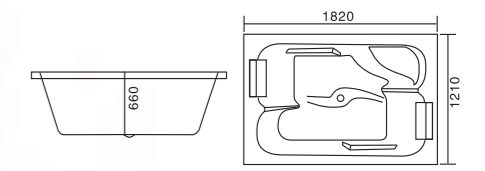

WLS-8056A
1820x1210x660mm
左右裙Left/right skirt

配置功能   **Configured Functions**

1x1.0HP 冲浪泵 冲浪大喷嘴 瀑布 冷热水开关 彩色池底灯 浴缸去水 调节开关 启动开关 泡泡浴 (可选配) 冲浪按摩浴 花洒淋浴	1x1.0Hp Surf Pump Surfing Big Nozzle Waterfall Hot And Cold Water Switch Color Pool Lamp Bathtub Water Drainage Adjustment Switch Start Switch Bubble Bath (optional) Surf Massage Shower