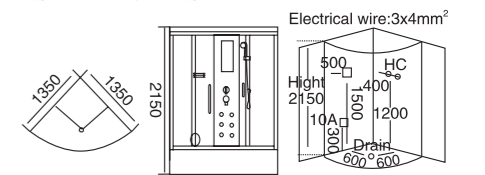

WLS-963
1350x1350x2150mm
裙边可以做平裙

配置功能

多功能电脑板
蒸汽浴 3.0KW
收音机
外接 CD
温度显示 / 调节
时间显示 / 调节
排气扇
照明灯
背部针刺按摩
顶部花洒
活动花洒
功能转换
冲浪水力按摩
防溢保护
背部按摩

Configured Functions

Multi-function computer plank
Steam bath 3.0KW
Radio
CD connection
Temperature indication/adjustment
Time indication/adjustment
Exhaust fan
Illuminating lamp
Back acupuncture massage
Top shower
Movable shower
Functional changeover
Water pressure massage
Overflow protection
Back massage