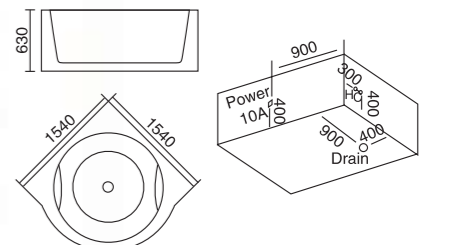

WLS-8033
1540x1540x630mm

配置功能

1x1.0HP 冲浪泵
冷热水开关
手提花洒
浴缸去水
冲浪喷嘴
瀑布
缺水保护开关

Configured Functions

1x1.0HP Surfing Pump
Cold / Hot Water Switch
Lift the Flower Spread
Drain Bathtub
Surf Nozzle
Waterfalls
Water protection switch