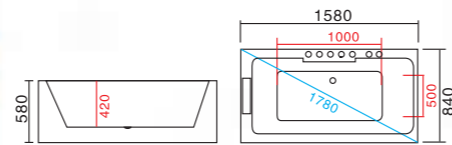

WLS-8326D
1380x840x580mm
1480x840x580mm
1580x840x580mm
1680x840x580mm
1780x840x580mm
左右裙Left/Right Skirt
可做嵌入式