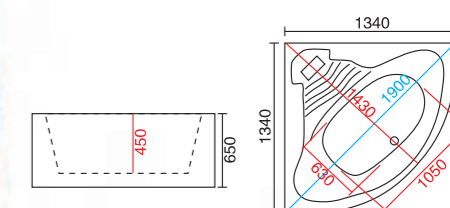

WLS-8629D
1340x1340x650mm
可做嵌入式