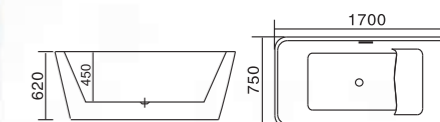

WLS-8053A 四面裙
1400x750x620mm
1500x750x620mm
1600x750x620mm
1700x750x620mm
可做嵌入式