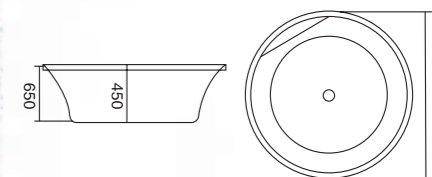

WLS-861A
1350x1350x650mm
1500x1500x650mm
1620x1620x650mm