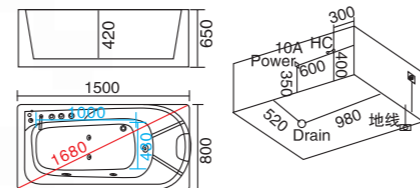

WLS-8866A (平裙)
1380x750x630mm
1500x800x650mm
1600x850x650mm
1700x850x690mm
左右裙Left/Right Skirt
可做嵌入式

配置功能

1x1.0HP 冲浪泵
冷热水开关
手提花洒
浴缸去水
冲浪喷嘴
瀑布
枕头
缺水保护开关

Configured Functions

1x1.0HP Surfing Pump
Cold / Hot Water Switch
Lift the Flower Spread
Drain Bathtub
Surf Nozzle
Waterfalls
Pillow
Water protection switch