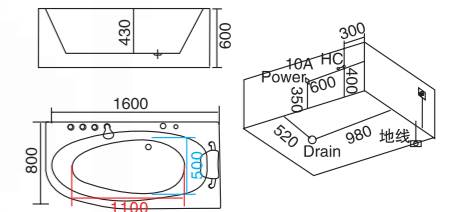

WLS-8024
1600x800x600mm
左右裙Left/Right Skirt
可做嵌入式