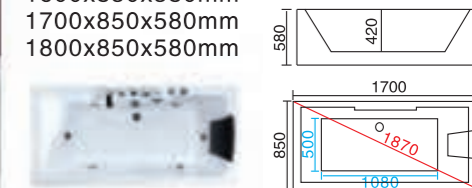

WLS-8326C
1400x850x580mm
1500x850x580mm
1600x850x580mm
1700x850x580mm
1800x850x580mm