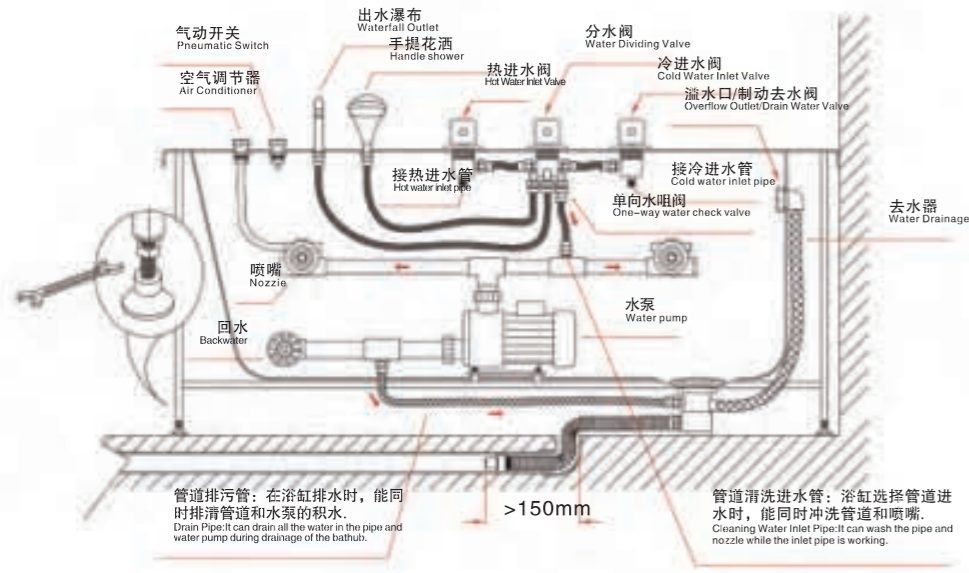

**WLS-8629D**  
1340x1340x650mm  
可做嵌入式

水疗按摩系统管道原理图

SPA Massage System Structure Principle

倡导安全卫浴，泡泡浴管道系统，严格按照欧盟CE安全认证的标准，布设了四道防水装置，实现水电完全隔离，解决了传统泡泡浴系统存在安全隐患。Advocates safe sanitary wares. Bubble bath pipe system is in strict accordance with standards of authentication of CE safety system of European Union. It has eliminated the hidden hazards of traditional bubble bath system by setting four water proof devices to separate the electricity and water completely.